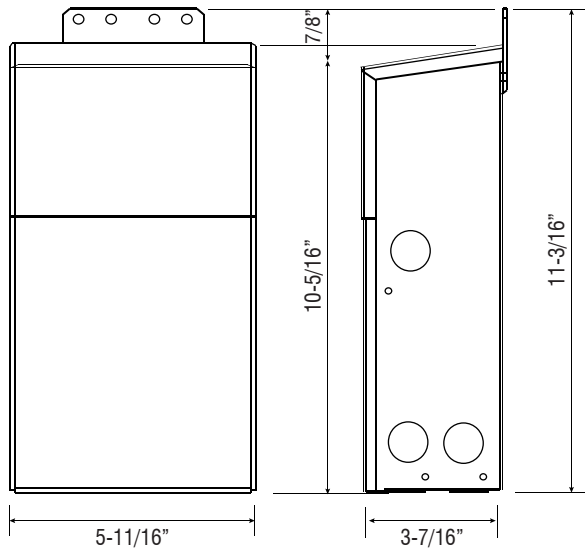

200HD-C2-2-24V-277

2 X 96 WATT - 24 VOLT | 277 VOLT INPUT

CLASS 2 POWER SUPPLY

Fixture Type: _____

Project: _____

Location: _____

PRODUCT FEATURES

- Hardwire magnetic power supply
- Primary side dimmable
- Primary and secondary side thermal manual reset breakers
- Internal wiring compartment
- Rated for indoor and outdoor use
- NEMA 3R black powder coated steel enclosure
- ETL listed
- Class 2

WIRING

DIMENSIONS

SPECIFICATIONS

Model	200HD-C2-2-24V-277
Input Voltage	277V AC
Output Voltage	24V DC / Constant Voltage
Max. Wattage	2 X 96W
Temp Range	-20°F ~ 140°F
Dimensions W*H*D	5-11/16" x 11-3/16" x 3-7/16"
Classification	Class 2
Enclosure	NEMA 3R