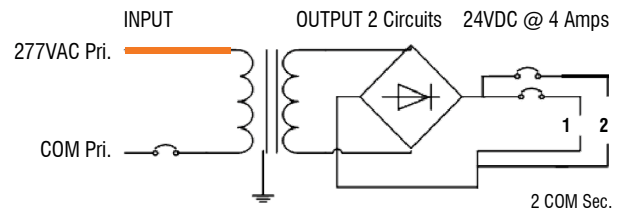

200HD-C2-2-24V-277

2 X 96 WATT - 24 VOLT | 277 VOLT INPUT

CLASS 2 POWER SUPPLY

Fixture Type: _____

Project: _____

Location: _____

PRODUCT FEATURES

- Hardwire magnetic power supply
- Primary side dimmable
- Primary and secondary side thermal manual reset breakers
- Internal wiring compartment
- Rated for indoor and outdoor use
- NEMA 3R black powder coated steel enclosure
- ETL listed
- Class 2

WIRING

DIMENSIONS

SPECIFICATIONS

Model	200HD-C2-2-24V-277
Input Voltage	277V AC
Output Voltage	24V DC / Constant Voltage
Max. Wattage	2 X 96W
Temp Range	-20°F ~ 140°F
Dimensions W*H*D	5-11/16" x 11-3/16" x 3-7/16"
Classification	Class 2
Enclosure	NEMA 3R