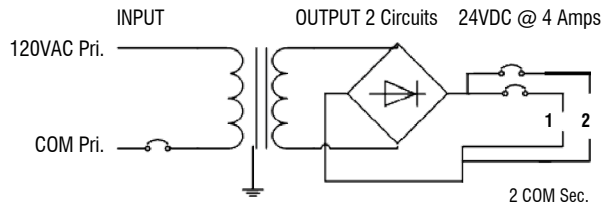

# 200HD-C2-2-24V

2 X 96 WATT - 24 VOLT | CLASS 2 POWER SUPPLY

Fixture Type: \_\_\_\_\_

Project: \_\_\_\_\_

Location: \_\_\_\_\_

## PRODUCT FEATURES

- Hardwire magnetic power supply
- Primary side dimmable
- Primary and secondary side thermal manual reset breakers
- Internal wiring compartment
- Rated for indoor and outdoor use
- NEMA 3R black powder coated steel enclosure
- ETL listed
- Class 2

## DIMENSIONS

## SPECIFICATIONS

Model	200HD-C2-2-24V
Input Voltage	120V AC
Output Voltage	24V DC / Constant Voltage
Max. Wattage	2 X 96W
Temp Range	-20°F ~ 140°F
Dimensions W*H*D	5-11/16" x 11-3/16" x 3-7/16"
Classification	Class 2
Enclosure	NEMA 3R