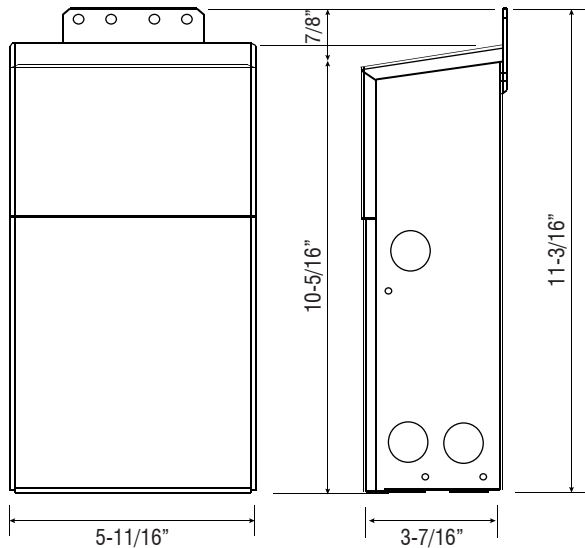

# 200HD-C2-2-24V

2 X 96 WATT - 24 VOLT | CLASS 2 POWER SUPPLY

Fixture Type: \_\_\_\_\_

Project: \_\_\_\_\_

Location: \_\_\_\_\_

## PRODUCT FEATURES

- Hardwire magnetic power supply
- Primary side dimmable
- Primary and secondary side thermal manual reset breakers
- Internal wiring compartment
- Rated for indoor and outdoor use
- NEMA 3R black powder coated steel enclosure
- ETL listed
- Class 2

## DIMENSIONS

## SPECIFICATIONS

Model	200HD-C2-2-24V
Input Voltage	120V AC
Output Voltage	24V DC / Constant Voltage
Max. Wattage	2 X 96W
Temp Range	-20°F ~ 140°F
Dimensions W*H*D	5-11/16" x 11-3/16" x 3-7/16"
Classification	Class 2
Enclosure	NEMA 3R