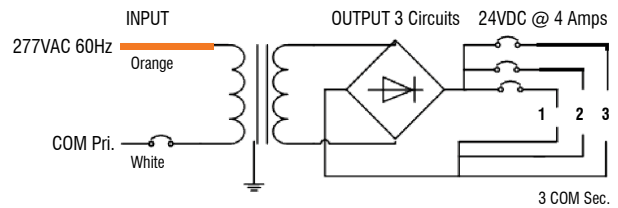

300HD-C2-3-24V-277

3 X 96 WATT - 24 VOLT | 277 VOLT INPUT

CLASS 2 WALL POWER SUPPLY

Fixture Type: _____

Project: _____

Location: _____

PRODUCT FEATURES

- Hardwire magnetic power supply
- Primary side dimmable
- Primary and secondary side thermal manual reset breakers
- Internal wiring compartment
- Rated for indoor and outdoor use
- NEMA 3R black powder coated steel enclosure
- ETL listed
- Class 2

WIRING

DIMENSIONS

SPECIFICATIONS

Model	300HD-C2-3-24V-277
Input Voltage	277V AC
Output Voltage	24V DC / Constant Voltage
Max. Wattage	3 X 96W
Temp Range	-20°F ~ 140°F
Dimensions W*H*D	5-11/16" x 11-3/16" x 3-7/16"
Classification	Class 2
Enclosure	NEMA 3R