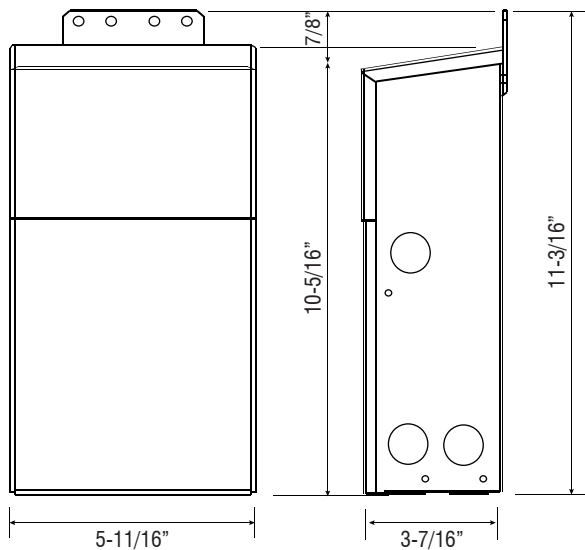

# 300HD-C2-3-24V-277

3 X 96 WATT - 24 VOLT | 277 VOLT INPUT

CLASS 2 WALL POWER SUPPLY

Fixture Type: \_\_\_\_\_

Project: \_\_\_\_\_

Location: \_\_\_\_\_

## PRODUCT FEATURES

- Hardwire magnetic power supply
- Primary side dimmable
- Primary and secondary side thermal manual reset breakers
- Internal wiring compartment
- Rated for indoor and outdoor use
- NEMA 3R black powder coated steel enclosure
- ETL listed
- Class 2

## DIMENSIONS

## SPECIFICATIONS

Model	300HD-C2-3-24V-277
Input Voltage	277V AC
Output Voltage	24V DC / Constant Voltage
Max. Wattage	3 X 96W
Temp Range	-20°F ~ 140°F
Dimensions W*H*D	5-11/16" x 11-3/16" x 3-7/16"
Classification	Class 2
Enclosure	NEMA 3R