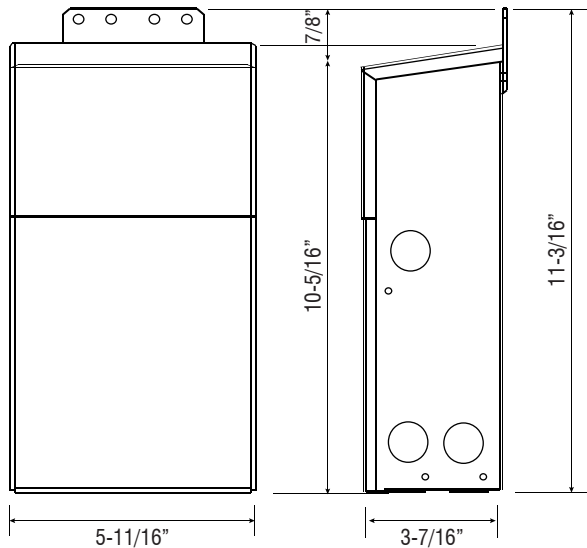

# 300HD-C2-3-24V

3 X 96 WATT - 24 VOLT | CLASS 2 POWER SUPPLY

Fixture Type: \_\_\_\_\_

Project: \_\_\_\_\_

Location: \_\_\_\_\_

## PRODUCT FEATURES

- Hardwire magnetic power supply
- Primary side dimmable
- Primary and secondary side thermal manual reset breakers
- Internal wiring compartment
- Rated for indoor and outdoor use
- NEMA 3R black powder coated steel enclosure
- ETL listed
- Class 2

## DIMENSIONS

## SPECIFICATIONS

Model	300HD-C2-3-24V
Input Voltage	120V AC
Output Voltage	24V DC / Constant Voltage
Max. Wattage	3 X 96W
Temp Range	-20°F ~ 140°F
Dimensions W*H*D	5-11/16" x 11-3/16" x 3-7/16"
Classification	Class 2
Enclosure	NEMA 3R