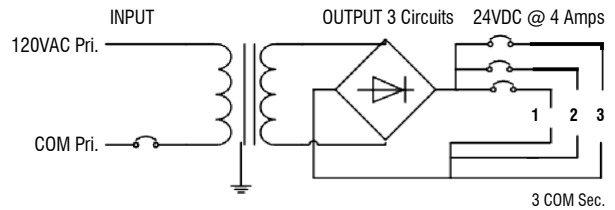

# 300HD-C2-3-24V

3 X 96 WATT - 24 VOLT | CLASS 2 POWER SUPPLY

Fixture Type: \_\_\_\_\_

Project: \_\_\_\_\_

Location: \_\_\_\_\_

## PRODUCT FEATURES

- Hardwire magnetic power supply
- Primary side dimmable
- Primary and secondary side thermal manual reset breakers
- Internal wiring compartment
- Rated for indoor and outdoor use
- NEMA 3R black powder coated steel enclosure
- ETL listed
- Class 2

## DIMENSIONS

## SPECIFICATIONS

Model	300HD-C2-3-24V
Input Voltage	120V AC
Output Voltage	24V DC / Constant Voltage
Max. Wattage	3 X 96W
Temp Range	-20°F ~ 140°F
Dimensions W*H*D	5-11/16" x 11-3/16" x 3-7/16"
Classification	Class 2
Enclosure	NEMA 3R