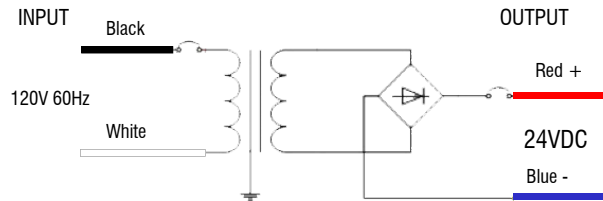

35HD-24V

35 WATT - 24 VOLT | CLASS 2 POWER SUPPLY

Fixture Type: _____

Project: _____

Location: _____

PRODUCT FEATURES

- Hardwire magnetic power supply
- Primary side dimmable
- Overload and short circuit protection with auto-reset
- Internal wiring compartment
- Rated for indoor and outdoor use
- Nema 3R black powder coated steel enclosure
- ETL listed

WIRING

DIMENSIONS

SPECIFICATIONS

Model	35HD-24V
Input Voltage	120V AC
Output Voltage	24V DC / Constant Voltage
Max. Wattage	35W
Temp Range	-20°F ~ 140°F
Dimensions W*H*D	2-1/8" x 7" x 1-1/2"
Classification	Class 2
Enclosure	NEMA 3R