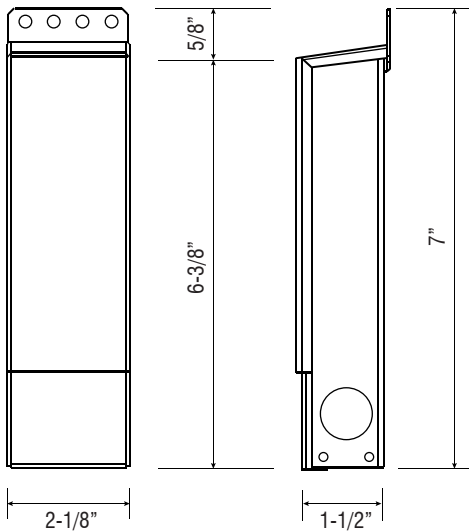

# 35HD-24V

35 WATT - 24 VOLT | CLASS 2 POWER SUPPLY

Fixture Type: \_\_\_\_\_

Project: \_\_\_\_\_

Location: \_\_\_\_\_

## PRODUCT FEATURES

- Hardwire magnetic power supply
- Primary side dimmable
- Overload and short circuit protection with auto-reset
- Internal wiring compartment
- Rated for indoor and outdoor use
- Nema 3R black powder coated steel enclosure
- ETL listed

## DIMENSIONS

## SPECIFICATIONS

Model	35HD-24V
Input Voltage	120V AC
Output Voltage	24V DC / Constant Voltage
Max. Wattage	35W
Temp Range	-20°F ~ 140°F
Dimensions W*H*D	2-1/8" x 7" x 1-1/2"
Classification	Class 2
Enclosure	NEMA 3R