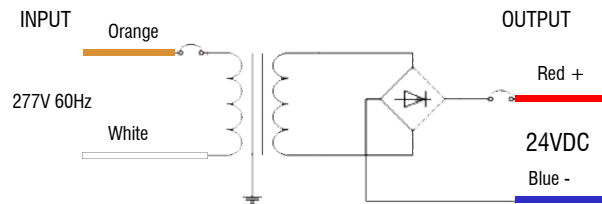

60HD-24V-277

60 WATT - 24 VOLT | 277 VOLT INPUT

CLASS 2 POWER SUPPLY

Fixture Type: _____

Project: _____

Location: _____

PRODUCT FEATURES

- Hardwire magnetic power supply
- Primary side dimmable
- Overload and short circuit protection with auto-reset
- Internal wiring compartment
- Rated for indoor and outdoor use
- NEMA 3R back powder coated steel enclosure
- ETL listed
- Class 2

WIRING

DIMENSIONS

SPECIFICATIONS

Model	60HD-24V-277
Input Voltage	277V AC
Output Voltage	24V DC / Constant Voltage
Max. Wattage	60W
Temp Range	-20°F ~ 140°F
Dimensions W*H*D	2-1/8" x 7" x 1-1/2"
Classification	Class 2
Enclosure	NEMA 3R