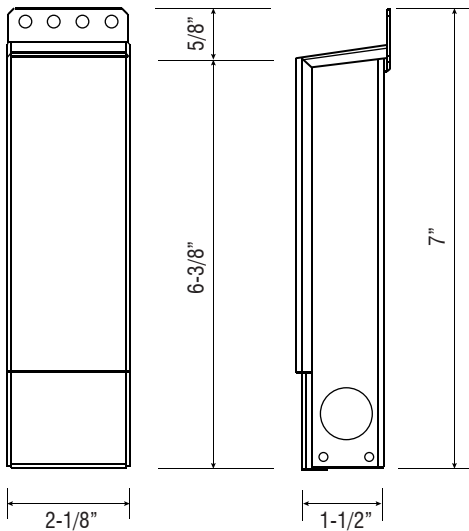

60HD-24V-277

60 WATT - 24 VOLT | 277 VOLT INPUT

CLASS 2 POWER SUPPLY

Fixture Type: _____

Project: _____

Location: _____

PRODUCT FEATURES

- Hardwire magnetic power supply
- Primary side dimmable
- Overload and short circuit protection with auto-reset
- Internal wiring compartment
- Rated for indoor and outdoor use
- NEMA 3R back powder coated steel enclosure
- ETL listed
- Class 2

WIRING

DIMENSIONS

SPECIFICATIONS

Model	60HD-24V-277
Input Voltage	277V AC
Output Voltage	24V DC / Constant Voltage
Max. Wattage	60W
Temp Range	-20°F ~ 140°F
Dimensions W*H*D	2-1/8" x 7" x 1-1/2"
Classification	Class 2
Enclosure	NEMA 3R