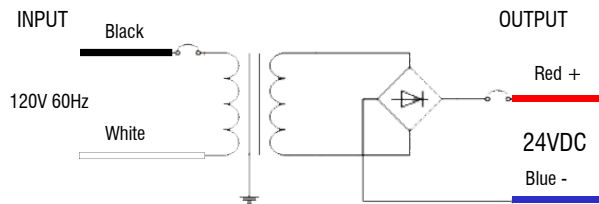

60HD-24V

60 WATT - 24 VOLT | CLASS 2 POWER SUPPLY

Fixture Type: _____

Project: _____

Location: _____

PRODUCT FEATURES

- Hardwire magnetic power supply
- Primary side dimmable
- Overload and short circuit protection with auto-reset
- Internal wiring compartment
- Rated for indoor and outdoor use
- NEMA 3R black powder coated steel enclosure
- ETL listed
- Class 2

WIRING

DIMENSIONS

SPECIFICATIONS

Model	60HD-24V
Input Voltage	120V AC
Output Voltage	24V DC / Constant Voltage
Max. Wattage	60W
Temp Range	-20°F ~ 140°F
Dimensions W*H*D	2-1/8" x 7" x 1-1/2"
Classification	Class 2
Enclosure	NEMA 3R