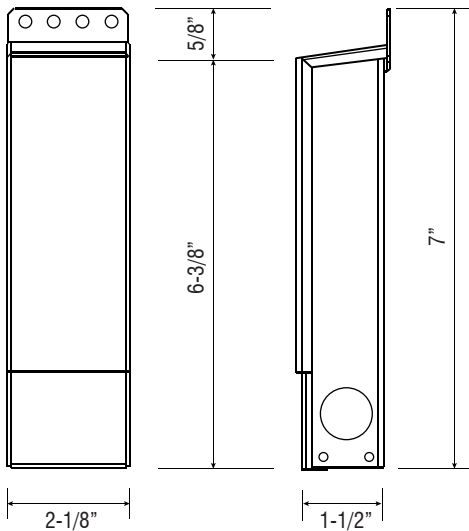

60HD-24V

60 WATT - 24 VOLT | CLASS 2 POWER SUPPLY

Fixture Type: _____

Project: _____

Location: _____

PRODUCT FEATURES

- Hardwire magnetic power supply
- Primary side dimmable
- Overload and short circuit protection with auto-reset
- Internal wiring compartment
- Rated for indoor and outdoor use
- NEMA 3R black powder coated steel enclosure
- ETL listed
- Class 2

WIRING

DIMENSIONS

SPECIFICATIONS

Model	60HD-24V
Input Voltage	120V AC
Output Voltage	24V DC / Constant Voltage
Max. Wattage	60W
Temp Range	-20°F ~ 140°F
Dimensions W*H*D	2-1/8" x 7" x 1-1/2"
Classification	Class 2
Enclosure	NEMA 3R