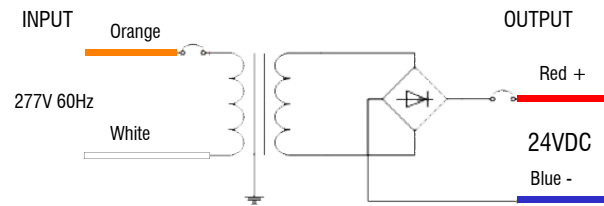

96HDL-24V-277

96 WATT - 24 VOLT | 277 VOLT INPUT

CLASS 2 POWER SUPPLY

Fixture Type: _____

Project: _____

Location: _____

PRODUCT FEATURES

- Hardwire magnetic power supply
- Primary side dimmable
- Overload and short circuit protection with auto-reset
- Internal wiring compartment
- Rated for indoor and outdoor use
- NEMA 3R black powder coated steel enclosure
- ETL listed
- Class 2

WIRING

DIMENSIONS

SPECIFICATIONS

Model	96HDL-24V-277
Input Voltage	277V AC
Output Voltage	24V DC / Constant Voltage
Max. Wattage	96W
Temp Range	-20°F ~ 140°F
Dimensions W*H*D	4" x 8-3/4" x 1-1/2"
Classification	Class 2
Enclosure	NEMA 3R