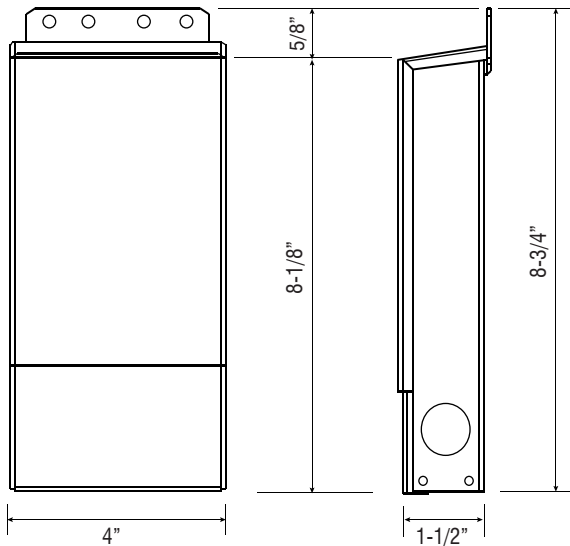

96HDL-24V-277

96 WATT - 24 VOLT | 277 VOLT INPUT

CLASS 2 POWER SUPPLY

Fixture Type: _____

Project: _____

Location: _____

PRODUCT FEATURES

- Hardwire magnetic power supply
- Primary side dimmable
- Overload and short circuit protection with auto-reset
- Internal wiring compartment
- Rated for indoor and outdoor use
- NEMA 3R black powder coated steel enclosure
- ETL listed
- Class 2

WIRING

DIMENSIONS

SPECIFICATIONS

Model	96HDL-24V-277
Input Voltage	277V AC
Output Voltage	24V DC / Constant Voltage
Max. Wattage	96W
Temp Range	-20°F ~ 140°F
Dimensions W*H*D	4" x 8-3/4" x 1-1/2"
Classification	Class 2
Enclosure	NEMA 3R