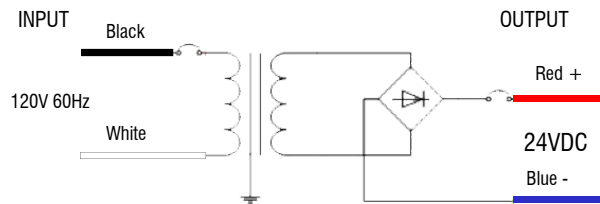

# 96HDL-24V

96 WATT - 24 VOLT | CLASS 2 POWER SUPPLY

Fixture Type: \_\_\_\_\_

Project: \_\_\_\_\_

Location: \_\_\_\_\_

## PRODUCT FEATURES

- Hardwire magnetic power supply
- Primary side dimmable
- Overload and short circuit protection with auto-reset
- Internal wiring compartment
- Rated for indoor and outdoor use
- NEMA 3R black powder coated steel enclosure
- ETL listed
- Class 2

## DIMENSIONS

## SPECIFICATIONS

Model	96HDL-24V
Input Voltage	120V AC
Output Voltage	24V DC / Constant Voltage
Max. Wattage	96W
Temp Range	-20°F ~ 140°F
Dimensions W*H*D	4" x 8-3/4" x 1-1/2"
Classification	Class 2
Enclosure	NEMA 3R