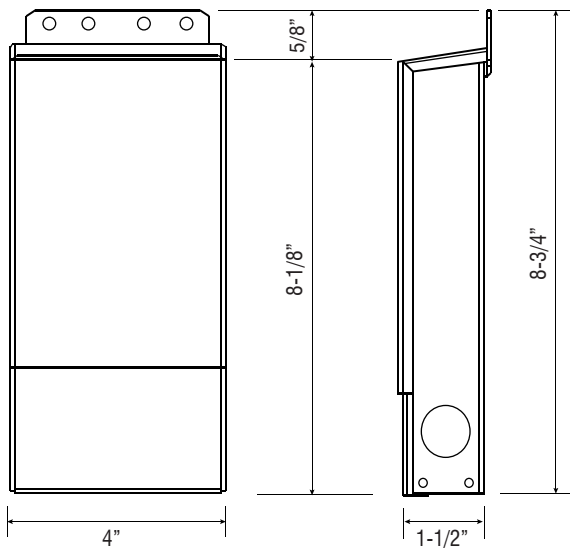

# 96HDL-24V

96 WATT - 24 VOLT | CLASS 2 POWER SUPPLY

Fixture Type: \_\_\_\_\_

Project: \_\_\_\_\_

Location: \_\_\_\_\_

## PRODUCT FEATURES

- Hardwire magnetic power supply
- Primary side dimmable
- Overload and short circuit protection with auto-reset
- Internal wiring compartment
- Rated for indoor and outdoor use
- NEMA 3R black powder coated steel enclosure
- ETL listed
- Class 2

## DIMENSIONS

## SPECIFICATIONS

Model	96HDL-24V
Input Voltage	120V AC
Output Voltage	24V DC / Constant Voltage
Max. Wattage	96W
Temp Range	-20°F ~ 140°F
Dimensions W*H*D	4" x 8-3/4" x 1-1/2"
Classification	Class 2
Enclosure	NEMA 3R