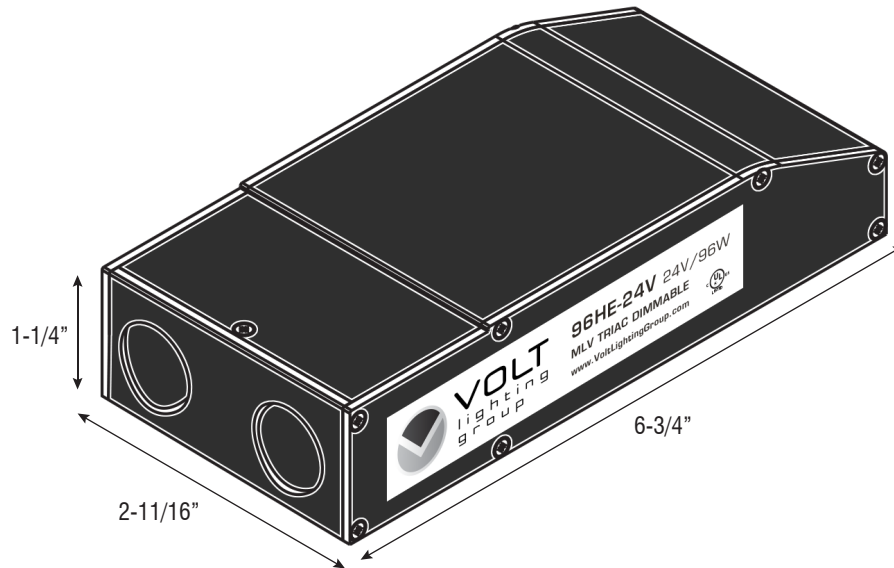

96HE-24V

96 WATT - 24 VOLT

DIMMABLE ELECTRONIC POWER SUPPLY

Fixture Type: _____

Project: _____

Location: _____

PRODUCT FEATURES

- Dimmable with any standard MLV TRIAC dimmer
- NEMA 3R enclosure
- Auto-reset circuit breakers
- Super compact aluminum case
- UL 8750
- Class 2

SPECIFICATIONS

Model	96HE-24V
Input Voltage	120V AC
Output Voltage	24V DC / Constant Voltage
Max. Wattage	96W
Temp Range	-20°F ~ 140°F
Dimensions W*H*D	6-3/4" X 2-11/16" X 1-1/4"
Classification	Class 2
Enclosure	NEMA 3R