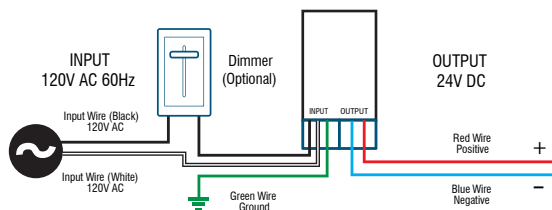

96HE-24V

96 WATT - 24 VOLT

DIMMABLE ELECTRONIC POWER SUPPLY

Fixture Type: _____

Project: _____

Location: _____

PRODUCT FEATURES

- Dimmable with any standard MLV TRIAC dimmer
- NEMA 3R enclosure
- Auto-reset circuit breakers
- Super compact aluminum case
- UL 8750
- Class 2

SPECIFICATIONS

Model	96HE-24V
Input Voltage	120V AC
Output Voltage	24V DC / Constant Voltage
Max. Wattage	96W
Temp Range	-20°F ~ 140°F
Dimensions W*H*D	6-3/4" X 2-11/16" X 1-1/4"
Classification	Class 2
Enclosure	NEMA 3R

WIRING DIAGRAM

Two Clamp Connectors
Provided with each unit