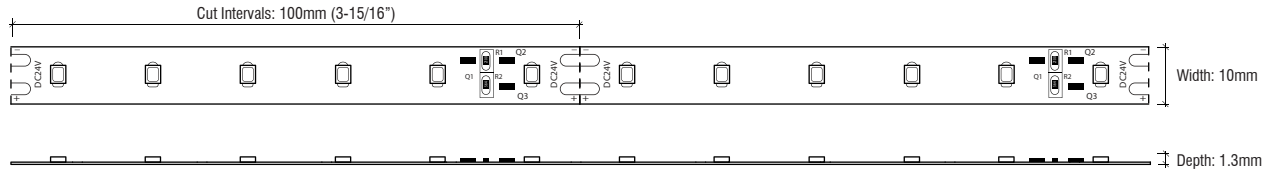

# MAX™ 100 (INDOOR)

M-SERIES | LONG DISTANCE | LINEAR LED LIGHTING

Fixture Type: \_\_\_\_\_

Project: \_\_\_\_\_

Location: \_\_\_\_\_

MODEL:	M27K-24V	M3K-24V	M35K-24V	M41K-24V	M5K-24V
Kelvin	2700K	3000K	3500K	4100K	5000K
Lumens	158 lm/ft	162 lm/ft	169 lm/ft	176 lm/ft	187 lm/ft

## SPECIFICATIONS

Series	M - Max™ 100 (Indoor)
Input Voltage	24V DC / Constant Voltage
Beam Spread	120°
Max Run Length	Unlimited, power every 100ft
Cut Intervals	3-15/16" (100mm)
Dimensions	3/8" (10mm) x 1/16" (1.3mm)
CRI	90+
Diode	Epistar 3528
Dimming Options	PWM, Triac, 0-10V, DMX, Hi-lume
Temp Range	-40°F (-40°C) to 149°F (65°C)

## TOTAL WATTAGE USED AT EACH LENGTH

1ft	2ft	3ft	4ft	5ft	6ft	7ft	8ft	9ft	10ft	11ft	12ft	13ft	14ft	15ft	16ft	17ft	18ft	19ft	20ft
0.94	1.88	2.82	3.76	4.7	5.64	6.58	7.52	8.46	9.4	10.3	11.3	12.2	13.2	14.1	15	16	16.9	17.9	18.8
21ft	22ft	23ft	24ft	25ft	26ft	27ft	28ft	29ft	30ft	31ft	32ft	33ft	34ft	35ft	36ft	37ft	38ft	39ft	40ft
19.7	20.7	21.6	22.6	23.5	24.4	25.4	26.3	27.3	28.2	29.1	30.1	31	32	32.9	33.8	34.8	35.7	36.7	37.6
41ft	42ft	43ft	44ft	45ft	46ft	47ft	48ft	49ft	50ft	51ft	52ft	53ft	54ft	55ft	56ft	57ft	58ft	59ft	60ft
38.5	39.5	40.4	41.4	42.3	43.2	44.2	45.1	46.1	47	47.9	48.9	49.8	50.8	51.7	52.6	53.6	54.5	55.5	56.4
61ft	62ft	63ft	64ft	65ft	66ft	67ft	68ft	69ft	70ft	71ft	72ft	73ft	74ft	75ft	76ft	77ft	78ft	79ft	80ft
57.3	58.3	59.2	60.2	61.1	62	63	63.9	64.9	65.8	66.7	67.7	68.6	69.6	70.5	71.4	72.4	73.3	74.3	75.2
81ft	82ft	83ft	84ft	85ft	86ft	87ft	88ft	89ft	90ft	91ft	92ft	93ft	94ft	95ft	96ft	97ft	98ft	99ft	100ft
76.1	77.1	78	79	79.9	80.8	81.8	82.7	83.7	84.6	85.5	86.5	87.4	88.4	89.3	90.2	91.2	92.1	93.1	94