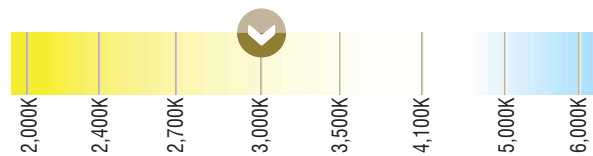

BLADE™ WHITE (INDOOR)

BLADE-SERIES | 12" LED FIXTURE

Fixture Type: _____

Project: _____

Location: _____

PRODUCT FEATURES

- Dimmable
- 50,000 hour life
- UL-listed for indoor
- Machined aluminum construction
- Connect up to 12ft per power feed
- Built-in pivot clips for angle adjustment
- For use with 24V power supplies

DIMENSIONS

SPECIFICATIONS

Model	BL12-WH
Input Voltage	24V DC / Constant Voltage
Beam Angle	120°
Color Temp	3000K
Dimensions	11-3/4"L x 1-1/4"W x 3/8"H
CRI	84
Diode	Epistar 2835
Diode Count	49
Lumens	480
Dimming Options	PWM, Triac, 0-10V, Hi-lume
Temp Range	-40°F (-40°C) to 149°F (65°C)
Average Watts	5W
Lens	Frosted Acrylic

KELVIN COLOR TEMPERATURE SCALE

APPLICATION