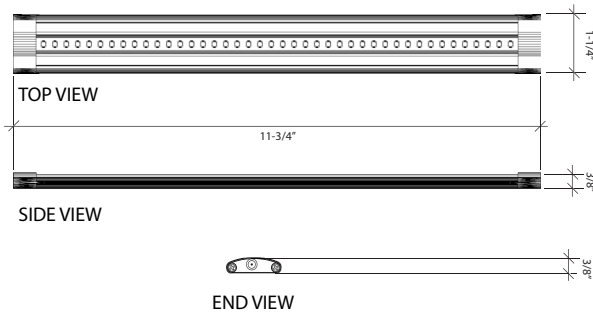

BLADE™ WHITE (INDOOR)

BLADE-SERIES | 12" LED FIXTURE

Fixture Type: _____

Project: _____

Location: _____

PRODUCT FEATURES

- Dimmable
- 50,000 hour life
- UL-listed for indoor
- Machined aluminum construction
- Connect up to 12ft per power feed
- Built-in pivot clips for angle adjustment
- For use with 24V power supplies

DIMENSIONS

SPECIFICATIONS

Model	BL12-WH
Input Voltage	24V DC / Constant Voltage
Beam Angle	120°
Color Temp	3000K
Dimensions	11-3/4"L x 1-1/4"W x 3/8"H
CRI	84
Diode	Epistar 2835
Diode Count	49
Lumens	480
Dimming Options	PWM, Triac, 0-10V, Hi-lume
Temp Range	-40°F (-40°C) to 149°F (65°C)
Average Watts	5W
Lens	Frosted Acrylic

KELVIN COLOR TEMPERATURE SCALE

APPLICATION