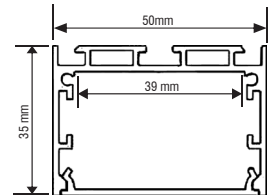

CH-046-R-E

EXTRUDED ALUMINUM MOUNTING CHANNEL

Fixture Type: _____

Project: _____

Location: _____

PRODUCT FEATURES

- Available in 2 meter sections
- Extruded aluminum construction
- Anodized matte finish
- Consult factory for custom lengths & finishes

SPECIFICATIONS

Model	CH-046-R-E
Length	2 meters
External Width	50mm (2")
Internal Width	39mm (1-9/16")
Height	35mm (1-3/8")

White lens (WH)

2M Suspension cable (SP)

Mounting Clip (CP)

90° L-connector

End cap without hole

90° connector

T-connector

90° Inside L-connector

ORDERING INFORMATION

Example: **CH046RE-2-WH-CP-EC**