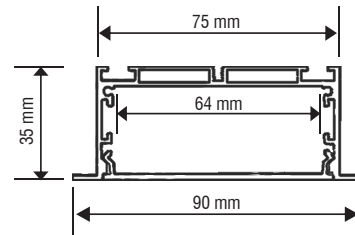

CH-047-R1-F

EXTRUDED ALUMINUM MOUNTING CHANNEL

Fixture Type: _____

Project: _____

Location: _____

PRODUCT FEATURES

- Available in 2 meter sections
- Extruded aluminum construction
- Anodized matte finish
- Consult factory for custom lengths & finishes

SPECIFICATIONS

Model	CH-047-R1-F
Length	2 meters
Overall Width	90mm (3-9/16")
Internal Width	64mm (2-1/2")
Height	35mm (1-3/8")

Frost lens (FR)

End cap with hole
End cap without hole

Mounting clip (CP)

ORDERING INFORMATION

Example: **CH047R1F-2-WH-CP-EC**

Series	Length	Lens	Mounting	End Cap
CH047R1F	2	WH	CP	EC
CH-047-R1-F	2 meter	WH - White	CP - Mounting Clip	EC - End Caps (included)