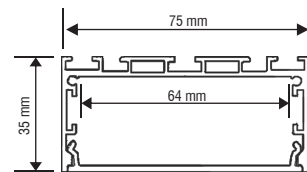

CH-048-R1-F

EXTRUDED ALUMINUM MOUNTING CHANNEL

Fixture Type: _____

Project: _____

Location: _____

PRODUCT FEATURES

- Available in 2 meter sections
- Extruded aluminum construction
- Anodized matte finish
- Consult factory for custom lengths & finishes

SPECIFICATIONS

Model	CH-048-R1-F
Length	2 meters
Overall Width	75mm (2-15/16")
Internal Width	64mm (2-1/2")
Height	35mm (1-3/8")

White lens (WH)

2M Suspension cable (SP)

Mounting clip (CP)

90° L-connector

End cap without hole

90° connector

T-connector

90° Inside L-connector

ORDERING INFORMATION

Example: **CH048R1F-2-WH-SP-EC**