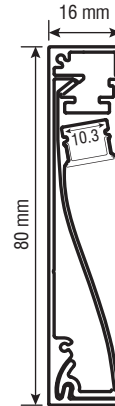

### PRODUCT FEATURES

- Available in 2 meter sections
- Extruded aluminum construction
- Anodized matte finish
- Consult factory for custom lengths & finishes

### SPECIFICATIONS

Model	CH-076
Length	2 meters
Internal Width	10.3mm (7/16")
Height	80mm (3-1/8")
Depth	16mm (5/8")

Aluminum Profile 1

Aluminum Profile 2

Frosted Lens (FR)

End Cap with hole  
End Cap without hole

90° Inside Connector  
Part# CH-076-90-I

90° Outside Connector  
Part# CH-076-90-O

Installation & Application