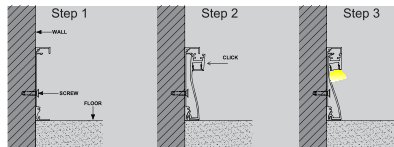

### SPECIFICATIONS

Model	CH-076
Length	2 meters
Internal Width	10.3mm (7/16")
Height	80mm (3-1/8")
Depth	16mm (5/8")

Aluminum Profile 1

Aluminum Profile 2

Frosted Lens (FR)

End Cap with hole  
End Cap without hole

90° Inside Connector  
Part# CH-076-90-I

90° Outside Connector  
Part# CH-076-90-O

Installation & Application