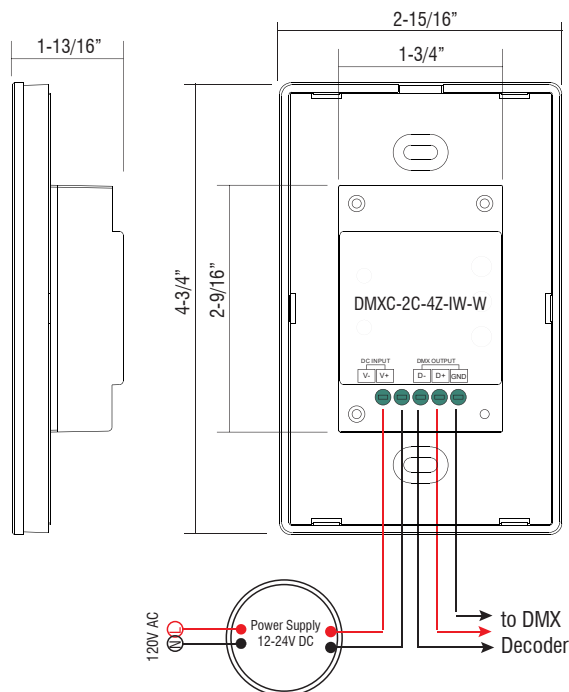

DMXC-2C-4Z-IW-W

4-ZONE | CCT | IN-WALL CONTROL STATION

Fixture Type: _____

Project: _____

Location: _____

PRODUCT FEATURES

- Controls up to four zones separately or synchronously
- Saves up to two scenes per zone
- Compatible with DMXD-series decoders
- Can control multiple DMX decoders
- Compatible with standard 1-gang electrical box
- Sensitive glass touch panel
- Remembers last scene
- Backlit

WIRING & DIMENSIONS

SPECIFICATIONS

Model	DMXC-2C-4Z-IW-W
Device Color	White
Voltage	12-24V DC
DMX Wired Control	Yes
DMX Channels	8
Dimensions L*W*D	4-3/4" x 2-15/16" x 1-13/16"
IP Rating	IP20
Temp Range	-4°F to 122°F
Color Touch Sensitive	Yes
Dim Range	0-256