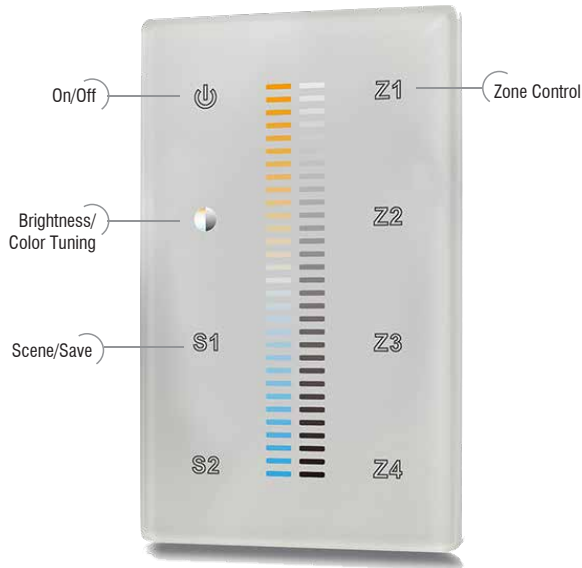

DMXC-2C-4Z-IW-W

4-ZONE | CCT | IN-WALL CONTROL STATION

Fixture Type: _____

Project: _____

Location: _____

PRODUCT FEATURES

- Controls up to four zones separately or synchronously
- Saves up to two scenes per zone
- Compatible with DMXD-series decoders
- Can control multiple DMX decoders
- Compatible with standard 1-gang electrical box
- Sensitive glass touch panel
- Remembers last scene
- Backlit

WIRING & DIMENSIONS

SPECIFICATIONS

Model	DMXC-2C-4Z-IW-W
Device Color	White
Voltage	12-24V DC
DMX Wired Control	Yes
DMX Channels	8
Dimensions L*W*D	4-3/4" x 2-15/16" x 1-13/16"
IP Rating	IP20
Temp Range	-4°F to 122°F
Color Touch Sensitive	Yes
Dim Range	0-256