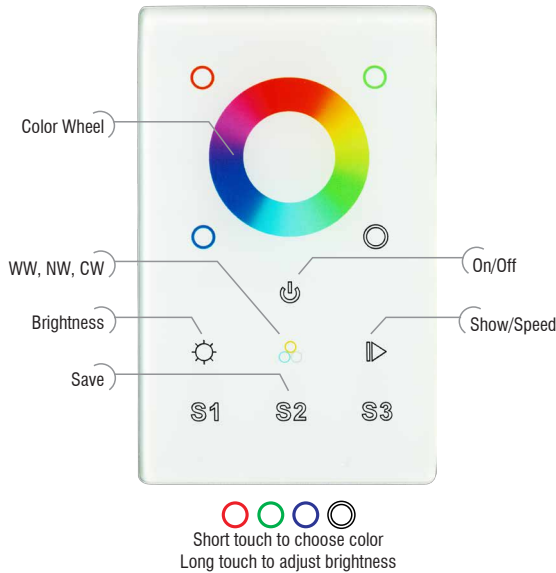

DMXC-4C-3S-IW-W

3-SCENE | RGBW | IN-WALL CONTROL STATION

Fixture Type: _____

Project: _____

Location: _____

PRODUCT FEATURES

- Controls one zone and saves up to three scenes
- Compatible with standard 1-gang electrical box
- Compatible with DMXD-series decoders
- Individual control of R, G, B, & W channels
- Can control multiple DMX decoders
- Sensitive glass touch panel
- Ten preset modes

WIRING DIAGRAM

SPECIFICATIONS

Model	DMXC-4C-3S-IW-W
Device Color	White
Voltage	12-24V DC
DMX Wired Control	Yes
DMX Channels	4
Dimensions L*W*D	4-3/4" x 2-15/16" x 1-1/8"
IP Rating	IP20
Temp Range	-4°F to 122°F
Color Touch Wheel	Yes
Dim Range	0.4% to 100%