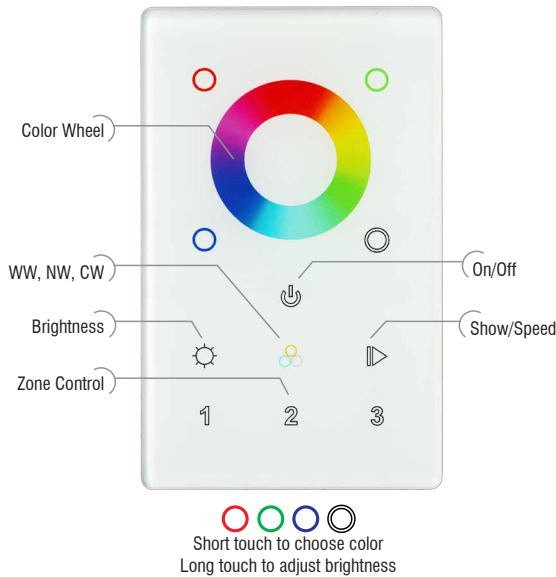

DMXC-4C-3Z-IW-W

3-ZONE | RGBW | IN-WALL CONTROL STATION

Fixture Type: _____

Project: _____

Location: _____

PRODUCT FEATURES

- Controls up to three zones
- Compatible with standard 1-gang electrical box
- Compatible with DMXD-series decoders
- Individual control of R, G, B, & W channels
- Can control multiple DMX decoders
- Sensitive glass touch panel
- Ten preset modes

WIRING DIAGRAM

SPECIFICATIONS

Model	DMXC-4C-3Z-IW-W
Device Color	White
Voltage	12-24V DC
DMX Wired Control	Yes
DMX Channels	12
Dimensions L*W*D	4-3/4" x 2-15/16" x 1-1/8"
IP Rating	IP20
Temp Range	-4°F to 122°F
Color Touch Wheel	Yes
Dim Range	0.4% to 100%