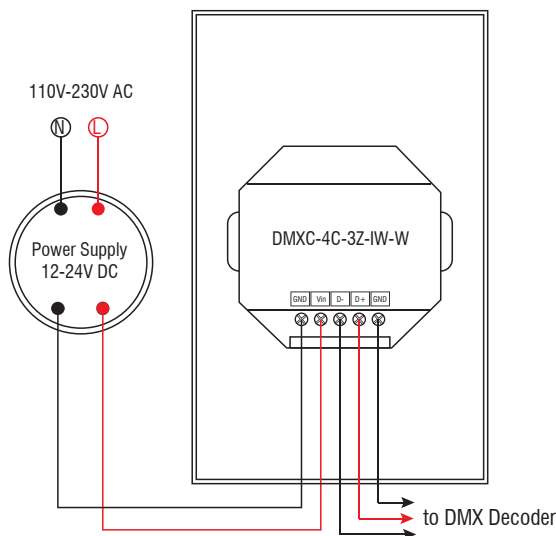

DMXC-4C-3Z-IW-W

3-ZONE | RGBW | IN-WALL CONTROL STATION

Fixture Type: _____

Project: _____

Location: _____

PRODUCT FEATURES

- Controls up to three zones
- Compatible with standard 1-gang electrical box
- Compatible with DMXD-series decoders
- Individual control of R, G, B, & W channels
- Can control multiple DMX decoders
- Sensitive glass touch panel
- Ten preset modes

WIRING DIAGRAM

SPECIFICATIONS

Model	DMXC-4C-3Z-IW-W
Device Color	White
Voltage	12-24V DC
DMX Wired Control	Yes
DMX Channels	12
Dimensions L*W*D	4-3/4" x 2-15/16" x 1-1/8"
IP Rating	IP20
Temp Range	-4°F to 122°F
Color Touch Wheel	Yes
Dim Range	0.4% to 100%