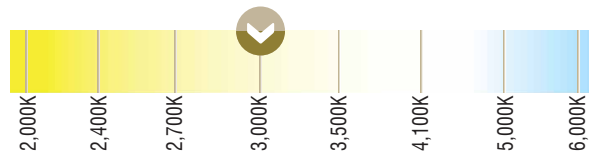

FL12-3K-24V

FLATLINE™-SERIES | 12 INCH LED FIXTURE

Fixture Type: _____

Project: _____

Location: _____

PRODUCT FEATURES

- 90 CRI
- Dimmable
- 50,000 hour life
- UL-listed for indoor use
- Concealed mounting hardware
- Connect up to 96W per power feed
- For use with remote 24V power supplies

SPECIFICATIONS

Model	FL12-3K-24V
Input Voltage	24V DC / Constant Voltage
Beam Angle	150°
Color Temperature	3000K
CRI	90
Lumens	470
Dimming Options	PWM, Triac, 0-10V, Hi-lume
Temp Range	-40°F (-40°C) to 149°F (65°C)
Power	9W
Dimensions L*W*D	12-13/16" x 4-5/8" x 5/16"
Power Feed Length	3-1/8" (attached)
Power Feed Extension	72" (included)

KELVIN COLOR TEMPERATURE SCALE

DIMENSIONS

INCLUDED POWER FEED