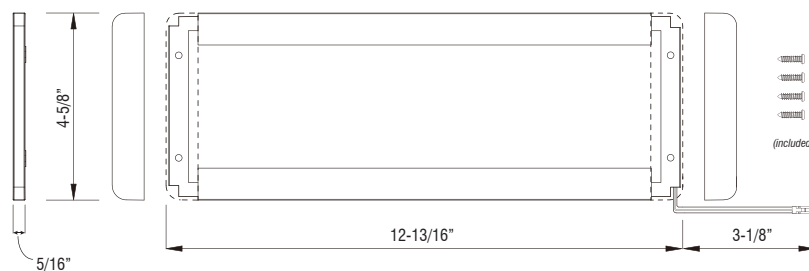

FL12-3K-24V

FLATLINE™-SERIES | 12 INCH LED FIXTURE

Fixture Type: _____

Project: _____

Location: _____

PRODUCT FEATURES

- 90 CRI
- Dimmable
- 50,000 hour life
- UL-listed for indoor use
- Concealed mounting hardware
- Connect up to 96W per power feed
- For use with remote 24V power supplies

SPECIFICATIONS

Model	FL12-3K-24V
Input Voltage	24V DC / Constant Voltage
Beam Angle	150°
Color Temperature	3000K
CRI	90
Lumens	470
Dimming Options	PWM, Triac, 0-10V, Hi-lume
Temp Range	-40°F (-40°C) to 149°F (65°C)
Power	9W
Dimensions L*W*D	12-13/16" x 4-5/8" x 5/16"
Power Feed Length	3-1/8" (attached)
Power Feed Extension	72" (included)

KELVIN COLOR TEMPERATURE SCALE

DIMENSIONS

INCLUDED POWER FEED