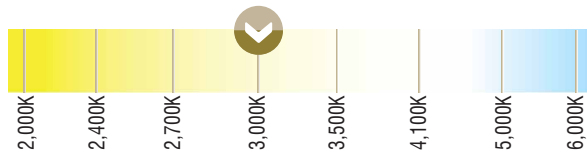

FL24-3K-24V

FLATLINE™-SERIES | 24 INCH LED FIXTURE

Fixture Type: _____

Project: _____

Location: _____

PRODUCT FEATURES

- 90 CRI
- Dimmable
- 50,000 hour life
- UL-listed for indoor use
- Concealed mounting hardware
- Connect up to 96W per power feed
- For use with remote 24V power supplies

SPECIFICATIONS

Model	FL24-3K-24V
Input Voltage	24V DC / Constant Voltage
Beam Angle	150°
Color Temperature	3000K
CRI	90
Lumens	920
Dimming Options	PWM, Triac, 0-10V, Hi-lume
Temp Range	-40°F (-40°C) to 149°F (65°C)
Power	18W
Dimensions L*W*D	23-5/8" x 4-5/8" x 5/16"
Power Feed Length	3-1/8" (attached)
Power Feed Extension	72" (included)

KELVIN COLOR TEMPERATURE SCALE

DIMENSIONS

INCLUDED POWER FEED