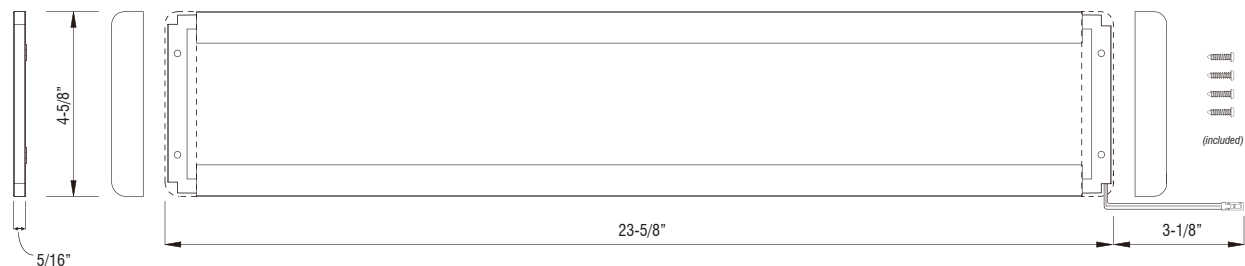

FL24-3K-24V

FLATLINE™-SERIES | 24 INCH LED FIXTURE

Fixture Type: _____

Project: _____

Location: _____

PRODUCT FEATURES

- 90 CRI
- Dimmable
- 50,000 hour life
- UL-listed for indoor use
- Concealed mounting hardware
- Connect up to 96W per power feed
- For use with remote 24V power supplies

SPECIFICATIONS

Model	FL24-3K-24V
Input Voltage	24V DC / Constant Voltage
Beam Angle	150°
Color Temperature	3000K
CRI	90
Lumens	920
Dimming Options	PWM, Triac, 0-10V, Hi-lume
Temp Range	-40°F (-40°C) to 149°F (65°C)
Power	18W
Dimensions L*W*D	23-5/8" x 4-5/8" x 5/16"
Power Feed Length	3-1/8" (attached)
Power Feed Extension	72" (included)

KELVIN COLOR TEMPERATURE SCALE

DIMENSIONS

INCLUDED POWER FEED