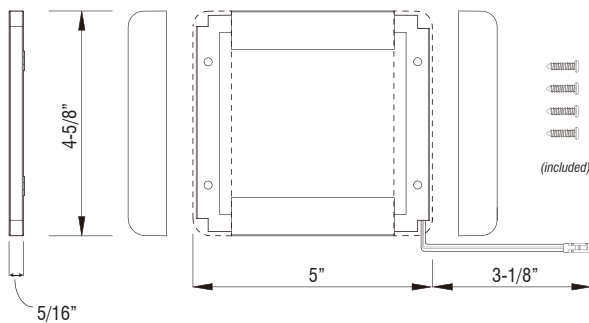

## DIMENSIONS

## SPECIFICATIONS

|                      |                               |
|----------------------|-------------------------------|
| Model                | FL5-3K-24V                    |
| Input Voltage        | 24V DC / Constant Voltage     |
| Beam Angle           | 150°                          |
| Color Temperature    | 3000K                         |
| CRI                  | 90                            |
| Lumens               | 240                           |
| Dimming Options      | PWM, Triac, 0-10V, Hi-lume    |
| Temp Range           | -40°F (-40°C) to 149°F (65°C) |
| Power                | 5W                            |
| Dimensions L*W*D     | 5" x 4-5/8" x 5/16"           |
| Power Feed Length    | 3-1/8" (attached)             |
| Power Feed Extension | 72" (included)                |