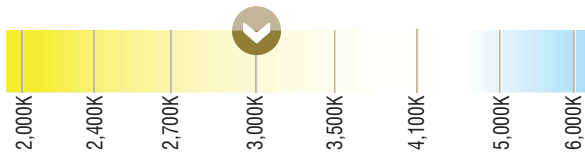

## KELVIN COLOR TEMPERATURE SCALE

## SPECIFICATIONS

|                      |                               |
|----------------------|-------------------------------|
| Model                | FL5-3K-24V                    |
| Input Voltage        | 24V DC / Constant Voltage     |
| Beam Angle           | 150°                          |
| Color Temperature    | 3000K                         |
| CRI                  | 90                            |
| Lumens               | 240                           |
| Dimming Options      | PWM, Triac, 0-10V, Hi-lume    |
| Temp Range           | -40°F (-40°C) to 149°F (65°C) |
| Power                | 5W                            |
| Dimensions L*W*D     | 5" x 4-5/8" x 5/16"           |
| Power Feed Length    | 3-1/8" (attached)             |
| Power Feed Extension | 72" (included)                |