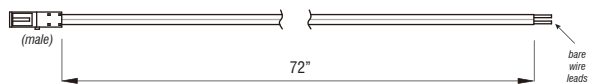

FL5-3K-24V

FLATLINE™-SERIES | 5 INCH LED FIXTURE

Fixture Type: _____

Project: _____

Location: _____

PRODUCT FEATURES

- 90 CRI
- Dimmable
- 50,000 hour life
- UL-listed for indoor use
- Concealed mounting hardware
- Connect up to 96W per power feed
- For use with remote 24V power supplies

KELVIN COLOR TEMPERATURE SCALE

DIMENSIONS

SPECIFICATIONS

Model	FL5-3K-24V
Input Voltage	24V DC / Constant Voltage
Beam Angle	150°
Color Temperature	3000K
CRI	90
Lumens	240
Dimming Options	PWM, Triac, 0-10V, Hi-lume
Temp Range	-40°F (-40°C) to 149°F (65°C)
Power	5W
Dimensions L*W*D	5" x 4-5/8" x 5/16"
Power Feed Length	3-1/8" (attached)
Power Feed Extension	72" (included)

INCLUDED POWER FEED

FL12-3K-24V

FLATLINE™-SERIES | 12 INCH LED FIXTURE

Fixture Type: _____

Project: _____

Location: _____

PRODUCT FEATURES

- 90 CRI
- Dimmable
- 50,000 hour life
- UL-listed for indoor use
- Concealed mounting hardware
- Connect up to 96W per power feed
- For use with remote 24V power supplies