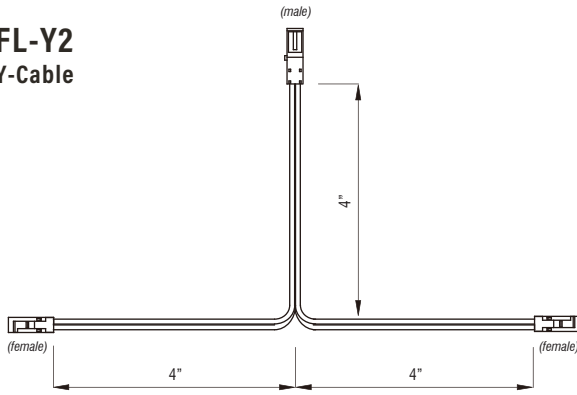

KELVIN COLOR TEMPERATURE SCALE

DIMENSIONS

INCLUDED POWER FEED

FLATLINE™ SERIES

ACCESSORIES

Fixture Type: _____

Project: _____

Location: _____

FL-Y2 Y-Cable

FL-CC-10 10" Jumper Cable

FL-CC-20 20" Jumper Cable

FL-CC-72 72" Jumper Cable

WIRING EXAMPLE