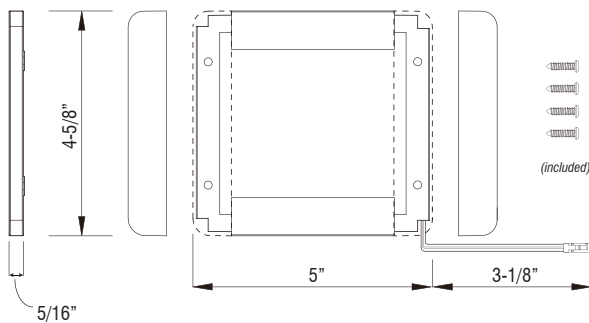

KELVIN COLOR TEMPERATURE SCALE

DIMENSIONS

SPECIFICATIONS

Model	FL5-3K-24V
Input Voltage	24V DC / Constant Voltage
Beam Angle	150°
Color Temperature	3000K
CRI	90
Lumens	240
Dimming Options	PWM, Triac, 0-10V, Hi-lume
Temp Range	-40°F (-40°C) to 149°F (65°C)
Power	5W
Dimensions L*W*D	5" x 4-5/8" x 5/16"
Power Feed Length	3-1/8" (attached)
Power Feed Extension	72" (included)

SPECIFICATIONS

Model	FL12-3K-24V
Input Voltage	24V DC / Constant Voltage
Beam Angle	150°
Color Temperature	3000K
CRI	90
Lumens	470
Dimming Options	PWM, Triac, 0-10V, Hi-lume
Temp Range	-40°F (-40°C) to 149°F (65°C)
Power	9W
Dimensions L*W*D	12-13/16" x 4-5/8" x 5/16"
Power Feed Length	3-1/8" (attached)
Power Feed Extension	72" (included)

KELVIN COLOR TEMPERATURE SCALE

DIMENSIONS

INCLUDED POWER FEED

FL24-3K-24V

FLATLINE™-SERIES | 24 INCH LED FIXTURE

Fixture Type: _____

Project: _____

Location: _____

Model	FL24-3K-24V
Input Voltage	24V DC / Constant Voltage
Beam Angle	150°
Color Temperature	3000K
CRI	90
Lumens	920
Dimming Options	PWM, Triac, 0-10V, Hi-lume
Temp Range	-40°F (-40°C) to 149°F (65°C)
Power	18W
Dimensions L*W*D	23-5/8" x 4-5/8" x 5/16"
Power Feed Length	3-1/8" (attached)
Power Feed Extension	72" (included)