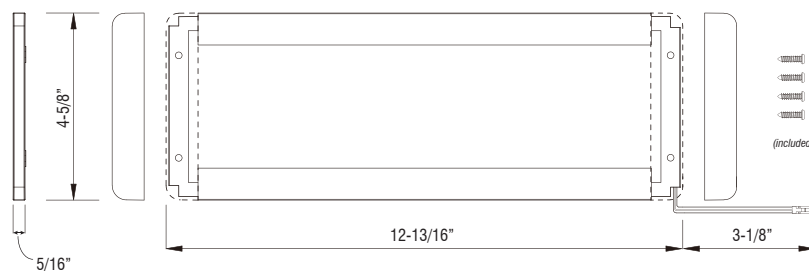

KELVIN COLOR TEMPERATURE SCALE

DIMENSIONS

SPECIFICATIONS

Model	FL5-3K-24V
Input Voltage	24V DC / Constant Voltage
Beam Angle	150°
Color Temperature	3000K
CRI	90
Lumens	240
Dimming Options	PWM, Triac, 0-10V, Hi-lume
Temp Range	-40°F (-40°C) to 149°F (65°C)
Power	5W
Dimensions L*W*D	5" x 4-5/8" x 5/16"
Power Feed Length	3-1/8" (attached)
Power Feed Extension	72" (included)

INCLUDED POWER FEED

FL12-3K-24V

FLATLINE™-SERIES | 12 INCH LED FIXTURE

Fixture Type: _____

Project: _____

Location: _____

PRODUCT FEATURES

- 90 CRI
- Dimmable
- 50,000 hour life
- UL-listed for indoor use
- Concealed mounting hardware
- Connect up to 96W per power feed
- For use with remote 24V power supplies

SPECIFICATIONS

Model	FL12-3K-24V
Input Voltage	24V DC / Constant Voltage
Beam Angle	150°
Color Temperature	3000K
CRI	90
Lumens	470
Dimming Options	PWM, Triac, 0-10V, Hi-lume
Temp Range	-40°F (-40°C) to 149°F (65°C)
Power	9W
Dimensions L*W*D	12-13/16" x 4-5/8" x 5/16"
Power Feed Length	3-1/8" (attached)
Power Feed Extension	72" (included)

KELVIN COLOR TEMPERATURE SCALE

DIMENSIONS

INCLUDED POWER FEED

FL24-3K-24V

FLATLINE™-SERIES | 24 INCH LED FIXTURE

Fixture Type: _____

Project: _____

Location: _____