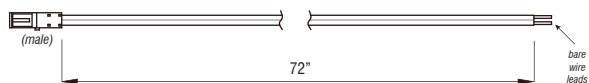

SPECIFICATIONS

Model	FL12-3K-24V
Input Voltage	24V DC / Constant Voltage
Beam Angle	150°
Color Temperature	3000K
CRI	90
Lumens	470
Dimming Options	PWM, Triac, 0-10V, Hi-lume
Temp Range	-40°F (-40°C) to 149°F (65°C)
Power	9W
Dimensions L*W*D	12-13/16" x 4-5/8" x 5/16"
Power Feed Length	3-1/8" (attached)
Power Feed Extension	72" (included)

KELVIN COLOR TEMPERATURE SCALE

DIMENSIONS

INCLUDED POWER FEED

FL24-3K-24V

FLATLINE™-SERIES | 24 INCH LED FIXTURE

Fixture Type: _____

Project: _____

Location: _____