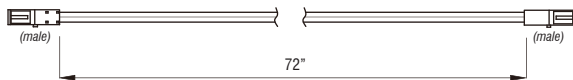

KELVIN COLOR TEMPERATURE SCALE

DIMENSIONS

INCLUDED POWER FEED

FLATLINE™ SERIES

ACCESSORIES

Fixture Type: _____

Project: _____

Location: _____

FL-Y2 Y-Cable

FL-CC-10 10" Jumper Cable

FL-CC-20 20" Jumper Cable

FL-CC-72 72" Jumper Cable

WIRING EXAMPLE