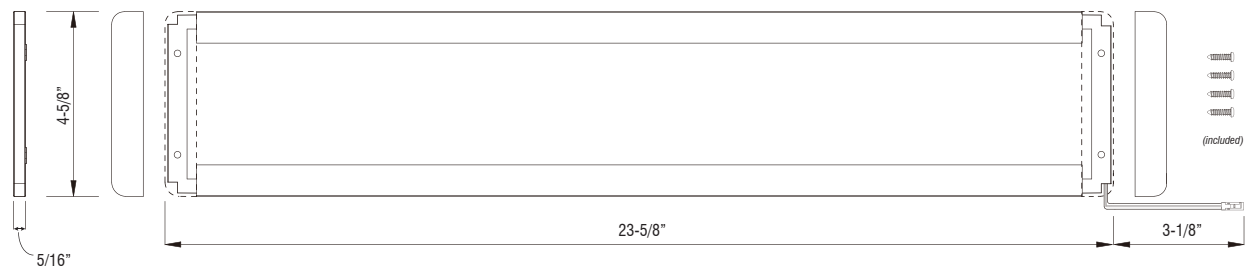

DIMENSIONS