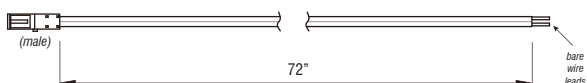

Model	FL24-3K-24V
Input Voltage	24V DC / Constant Voltage
Beam Angle	150°
Color Temperature	3000K
CRI	90
Lumens	920
Dimming Options	PWM, Triac, 0-10V, Hi-lume
Temp Range	-40°F (-40°C) to 149°F (65°C)
Power	18W
Dimensions L*W*D	23-5/8" x 4-5/8" x 5/16"
Power Feed Length	3-1/8" (attached)
Power Feed Extension	72" (included)

KELVIN COLOR TEMPERATURE SCALE

DIMENSIONS

INCLUDED POWER FEED

FLATLINE™ SERIES

ACCESSORIES

Fixture Type: _____

Project: _____

Location: _____