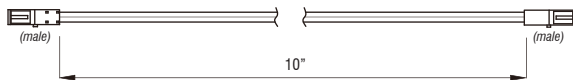

FL-CC-10

10" Jumper Cable