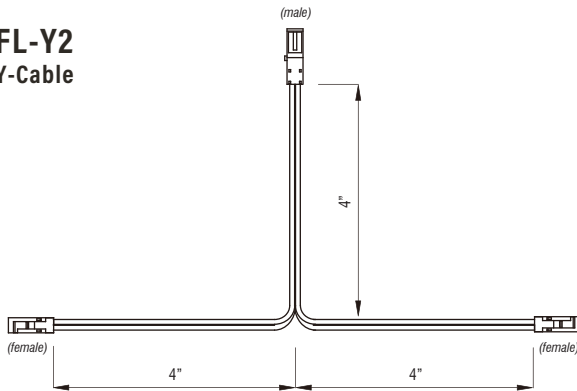

FLATLINE™ SERIES

ACCESSORIES

Fixture Type: _____

Project: _____

Location: _____

FL-PWR-72 (included)

72" Power Feed Extension

FL-Y2 Y-Cable

FL-CC-10

10" Jumper Cable

FL-CC-20

20" Jumper Cable

FL-CC-72

72" Jumper Cable

WIRING EXAMPLE