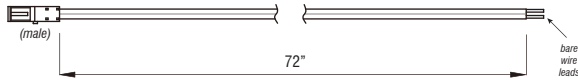

FLATLINE™ SERIES

ACCESSORIES

Fixture Type: _____

Project: _____

Location: _____

FL-PWR-72 (included)

72" Power Feed Extension

FL-Y2 Y-Cable