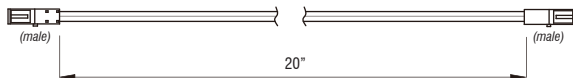

FL-CC-20

20" Jumper Cable