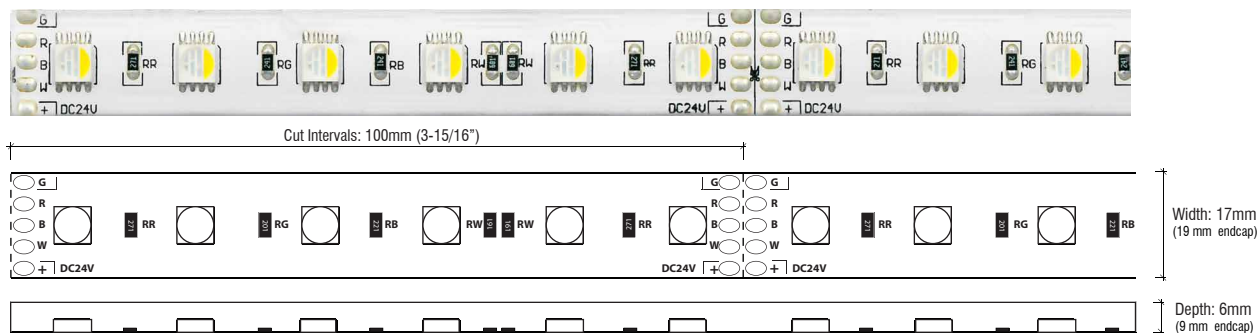

# HC3RGBW-WR-24V (OUTDOOR)

3000K | COLOR CHANGING | RUBBER COATED

LINEAR LED LIGHTING

Fixture Type: \_\_\_\_\_

Project: \_\_\_\_\_

Location: \_\_\_\_\_

## SPECIFICATIONS

Model	HC3RGBW-WR-24V (Outdoor)
Input Voltage	24V DC / Constant Voltage
Beam Spread	120°
Max Run Length	Unlimited, power every 30ft
Cut Intervals	3-15/16" (100mm)
End Cap Dimensions	3/4" (19mm) x 3/8" (9mm)
Tape Dimensions	11/16" (17mm) x 1/4" (6mm)
Lumens	340 max. lm/ft
CRI	3000K = 90+
Diode	Epistar 5050
Dimming Options	RF, WiFi, DMX
Temp Range	-40°F (-40°C) to 149°F (65°C)
Rating	IP67