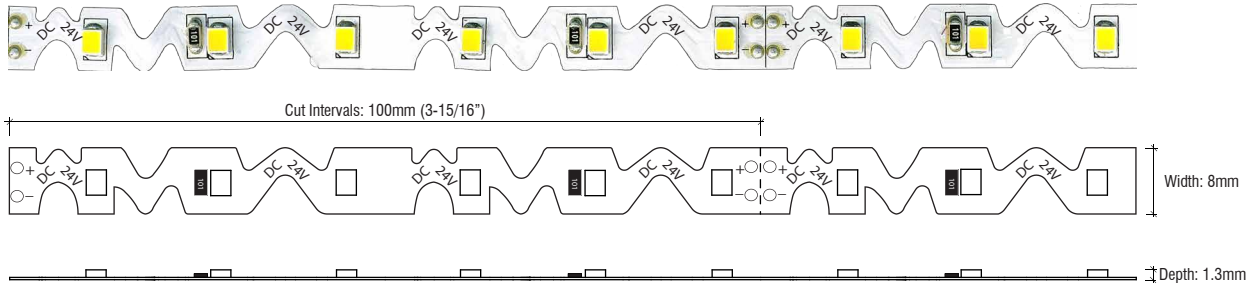

JAGGER™ (INDOOR)

J-SERIES | CORNER BENDING | LINEAR LED LIGHTING

Fixture Type: _____

Project: _____

Location: _____

MODEL:	J27K-24V	J3K-24V	J35K-24V	J41K-24V	J5K-24V
Kelvin	2700K	3000K	3500K	4100K	5000K
Lumens	161 lm/ft	165 lm/ft	170 lm/ft	174 lm/ft	178 lm/ft
Rating	IP54	IP54	IP54	IP54	IP54

PRODUCT FEATURES

- Ideal for curved lighting applications
- Dimmable
- 50,000 hour life
- 5-year warranty
- UL-listed for indoor use
- 3M™ industrial adhesive backing
- For use with 24V power supplies

SPECIFICATIONS

Series	J - Jagger™ (Indoor)
Input Voltage	24V DC / Constant Voltage
Beam Spread	120°
Max Run Length	Unlimited, power every 20ft
Cut Intervals	3-15/16" (100mm)
Dimensions	5/16" (8mm) x 1/16" (1.3mm)
CRI	90
Diode	Epistar 2835
Dimming Options	PWM, Triac, 0-10V, DMX, Hi-lume
Temp Range	-40°F (-40°C) to 149°F (65°C)

KELVIN COLOR TEMPERATURE SCALE

TOTAL WATTAGE USED AT EACH LENGTH

1ft	2ft	3ft	4ft	5ft	6ft	7ft	8ft	9ft	10ft	11ft	12ft	13ft	14ft	15ft	16ft	17ft	18ft	19ft	20ft
1.8	3.6	5.4	7.1	8.8	10.5	12.1	13.6	15.1	16.5	18.3	19.6	20.9	22.1	23.2	24.2	25.2	26.1	26.9	27.8