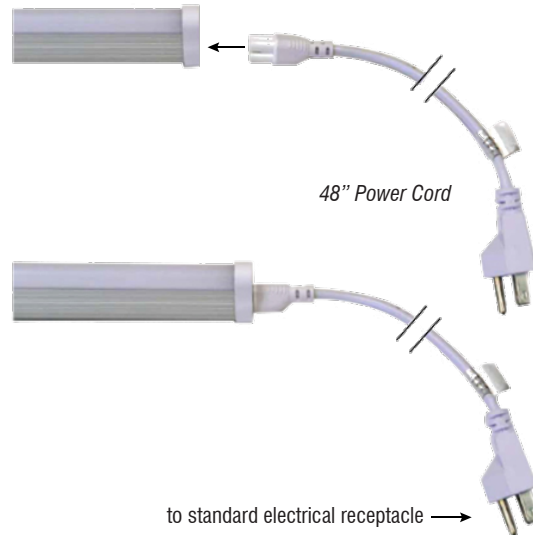

MODULIGHT™
LED ACCESSORIES

Fixture Type: _____

Project: _____

Location: _____

STRAIGHT COUPLER
(included)

8" JUMP COUPLER*
(included)

*1m (39.37") optional SKU# MLX-LNK-1M

MOUNTING CLIPS
(included)

HARDWIRE POWER FEED
(included)

8" Power Feed*

* Optional 48" power feed available
(SKU# MLX-PWR-HW)

to J-Box or code approved enclosure →

OPTIONAL PLUG-IN POWER CORD
(SKU# MLX-PWR-PLG)

48" Power Cord

to standard electrical receptacle →