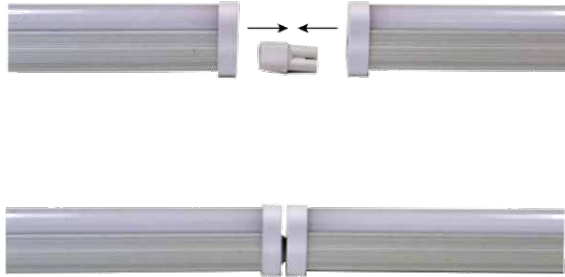

MODULIGHT™
LED ACCESSORIES

Fixture Type: _____

Project: _____

Location: _____

STRAIGHT COUPLER
(included)

8" JUMP COUPLER*
(included)

*1m (39.37") optional SKU# MLX-LNK-1M

MOUNTING CLIPS
(included)

HARDWIRE POWER FEED
(included)

8" Power Feed*

* Optional 48" power feed available
(SKU# MLX-PWR-HW)

to J-Box or code approved enclosure →

OPTIONAL PLUG-IN POWER CORD
(SKU# MLX-PWR-PLG)

48" Power Cord

to standard electrical receptacle →