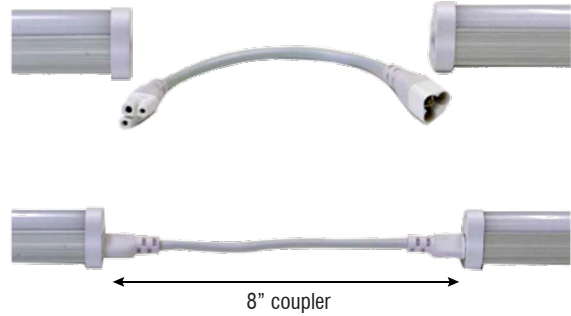

MODULIGHT™
LED ACCESSORIES

Fixture Type: _____

Project: _____

Location: _____

STRAIGHT COUPLER
(included)

8" JUMP COUPLER*
(included)

*1m (39.37") optional SKU# MLX-LNK-1M

MOUNTING CLIPS
(included)

HARDWIRE POWER FEED
(included)

8" Power Feed*

* Optional 48" power feed available
(SKU# MLX-PWR-HW)

to J-Box or code approved enclosure →

OPTIONAL PLUG-IN POWER CORD
(SKU# MLX-PWR-PLG)

48" Power Cord

to standard electrical receptacle →