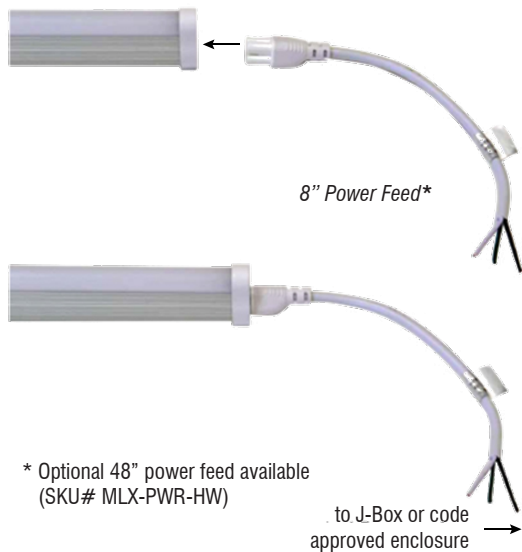

MODULIGHT™
LED ACCESSORIES

Fixture Type: _____

Project: _____

Location: _____

STRAIGHT COUPLER
(included)

8" JUMP COUPLER*
(included)

*1m (39.37") optional SKU# MLX-LNK-1M

MOUNTING CLIPS
(included)

HARDWIRE POWER FEED
(included)

8" Power Feed*

* Optional 48" power feed available
(SKU# MLX-PWR-HW)

to J-Box or code approved enclosure →

OPTIONAL PLUG-IN POWER CORD
(SKU# MLX-PWR-PLG)

48" Power Cord

to standard electrical receptacle →