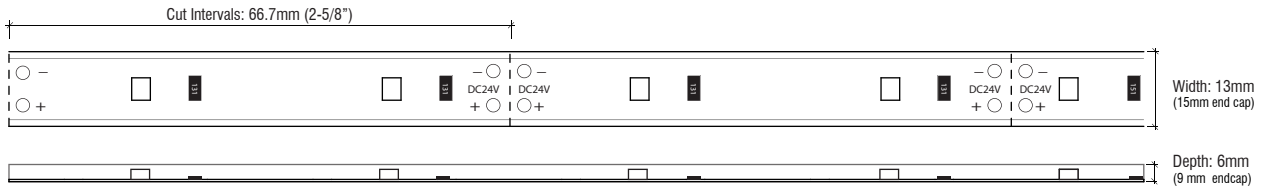

PERFORMANCE 100 (OUTDOOR)

PJ-SERIES | RUBBER COATED | LINEAR LED LIGHTING

Fixture Type: _____

Project: _____

Location: _____

MODEL:	PJ27K-WR-24V	PJ3K-WR-24V	PJ35K-WR-24V	PJ41K-WR-24V	PJ5K-WR-24V
Kelvin	2700K	3000K	3500K	4100K	5000K
Lumens	74 lm/ft	85 lm/ft	88 lm/ft	92 lm/ft	98lm/ft
Rating	IP67	IP67	IP67	IP67	IP67

PRODUCT FEATURES

- 90+ CRI
- Dimmable
- 50,000 hour life
- 5-year warranty
- UL-listed for indoor and outdoor use
- 3M™ industrial adhesive backing
- For use with 24V power supplies

SPECIFICATIONS

Series	PJ - Performance 100 (Outdoor)
Input Voltage	24V DC / Constant Voltage
Beam Spread	120°
Max Run Length	Unlimited, power every 40ft
Cut Intervals	2-5/8" (66.7mm)
End Cap Dimensions	9/16" (15mm) x 3/8" (9mm)
Tape Dimensions	1/2" (13mm) x 1/4" (6mm)
CRI	90+
Diode	Epistar 2835
Dimming Options	PWM, Triac, 0-10V, DMX, Hi-lume
Temp Range	-40°F (-40°C) to 149°F (65°C)

KELVIN COLOR TEMPERATURE SCALE

TOTAL WATTAGE USED AT EACH LENGTH

1ft	2ft	3ft	4ft	5ft	6ft	7ft	8ft	9ft	10ft	11ft	12ft	13ft	14ft	15ft
1.1	2.0	3.1	4.0	5.2	6.1	7.2	8.3	9.1	10.3	11.1	12.3	13.3	14.2	15.2
16ft	17ft	18ft	19ft	20ft	21ft	22ft	23ft	24ft	25ft	26ft	27ft	28ft	29ft	30ft
16.0	17.1	17.8	18.9	19.9	20.8	21.7	22.5	23.4	24.3	25.4	26.1	27.0	27.8	28.6
31ft	32ft	33ft	34ft	35ft	36ft	37ft	38ft	39ft	40ft	41ft	42ft	43ft	44ft	45ft
29.6	30.4	31.2	32.0	32.6	33.4	34.2	35.1	35.5	36.6	n/a	n/a	n/a	n/a	n/a