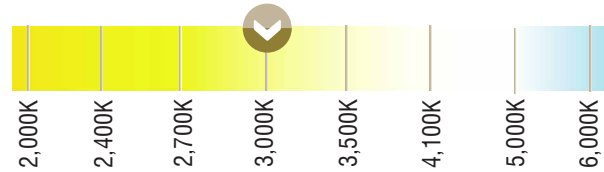

# PUCK (INDOOR)

3000K | BLACK FINISH

Fixture Type: \_\_\_\_\_

Project: \_\_\_\_\_

Location: \_\_\_\_\_

## KELVIN COLOR TEMPERATURE SCALE

## SPECIFICATIONS

Model	PK-BK
Color Temperature	3000 Kelvin
Input Voltage	24V DC / Constant Voltage
Beam Angle	90°
Dimensions	3-1/2" Diameter x 5/16" Depth
CRI	84
IP Rating	IP20
Diode	Epistar 5050
Diode Count	42
Lumens	300
Binning Tolerance	+/- 100 Kelvin
Average lm/W	100
Dimming Options	PWM, Triac, 0-10V, DMX, Hi-lume
Temp Range	-40°F (-40°C) to 149°F (65°C)
Finish	Black
Average Watts	3W
Lens	Acrylic