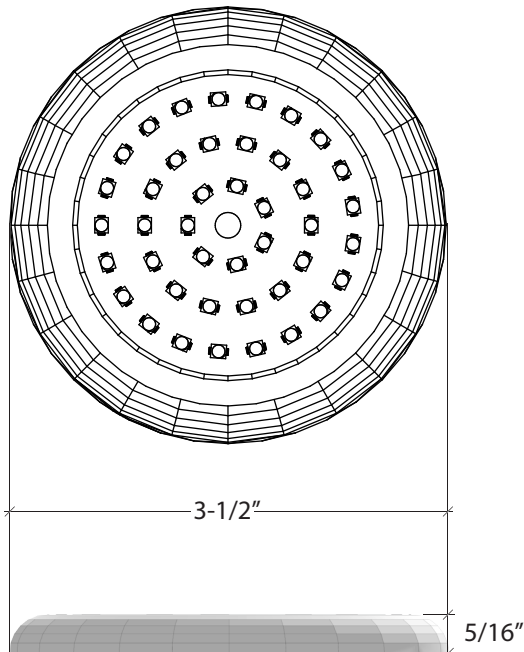

# PUCK (INDOOR)

3000K | BLACK FINISH

Fixture Type: \_\_\_\_\_

Project: \_\_\_\_\_

Location: \_\_\_\_\_

## KELVIN COLOR TEMPERATURE SCALE

## SPECIFICATIONS

Model	PK-BK
Color Temperature	3000 Kelvin
Input Voltage	24V DC / Constant Voltage
Beam Angle	90°
Dimensions	3-1/2" Diameter x 5/16" Depth
CRI	84
IP Rating	IP20
Diode	Epistar 5050
Diode Count	42
Lumens	300
Binning Tolerance	+/- 100 Kelvin
Average lm/W	100
Dimming Options	PWM, Triac, 0-10V, DMX, Hi-lume
Temp Range	-40°F (-40°C) to 149°F (65°C)
Finish	Black
Average Watts	3W
Lens	Acrylic