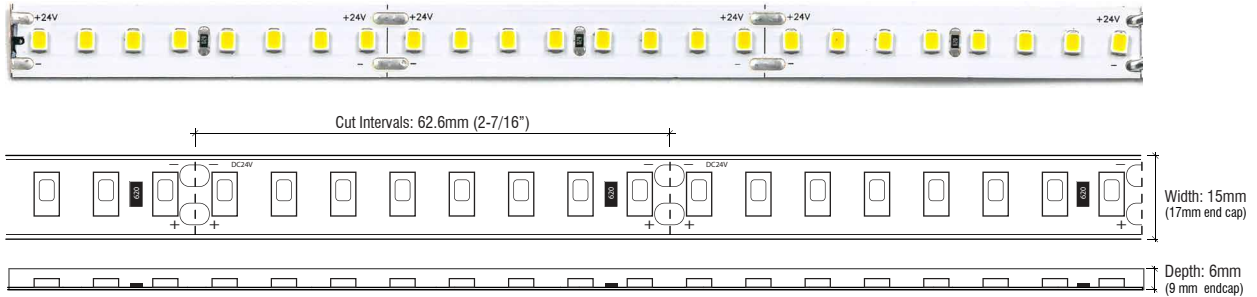

PERFORMANCE 500 (OUTDOOR)

PQ-SERIES | RUBBER COATED | LINEAR LED LIGHTING

Fixture Type: _____

Project: _____

Location: _____

MODEL:	PQ27K-WR-24V	PQ3K-WR-24V	PQ35K-WR-24V	PQ41K-WR-24V	PQ5K-WR-24V
Kelvin	2700K	3000K	3500K	4100K	5000K
Lumens	508 lm/ft	530 lm/ft	551 lm/ft	572 lm/ft	594 lm/ft
Rating	IP67	IP67	IP67	IP67	IP67

PRODUCT FEATURES

- 90+ CRI
- Dimmable
- 50,000 hour life
- 5-year warranty
- UL-listed for indoor and outdoor use
- 3M™ Industrial adhesive backing
- For use with 24V power supplies

SPECIFICATIONS

Series	PQ - Performance 500 (Outdoor)
Input Voltage	24V DC / Constant Voltage
Beam Spread	120°
Max Run Length	Unlimited, power every 25ft
Cut Intervals	2-7/16" (62.6mm)
End Cap Dimensions	11/16" (17mm) x 3/8" (9mm)
Tape Dimensions	9/16" (15mm) x 1/4" (6mm)
CRI	90+
Diode	Epistar 2835
Dimming Options	PWM, Triac, 0-10V, DMX, Hi-lume
Temp Range	-40°F (-40°C) to 149°F (65°C)

KELVIN COLOR TEMPERATURE SCALE

TOTAL WATTAGE USED AT EACH LENGTH

1ft	2ft	3ft	4ft	5ft	6ft	7ft	8ft	9ft	10ft	11ft	12ft	13ft
4.1	7.4	11.3	15.3	19.0	22.5	25.8	28.6	32.3	35.5	37.8	41.0	42.7
14ft	15ft	16ft	17ft	18ft	19ft	20ft	21ft	22ft	23ft	24ft	25ft	26ft
45.0	48.2	50.3	52.4	54.8	56.5	58.8	60.7	61.7	62.5	63.1	63.8	n/a