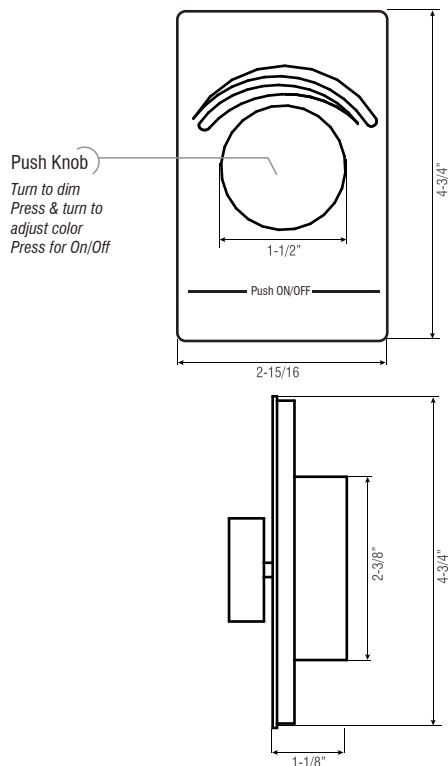

# RFC-A-CCT-1Z-IW-BT-W

1-ZONE | CCT | IN-WALL CONTROL STATION

Fixture Type: \_\_\_\_\_

Project: \_\_\_\_\_

Location: \_\_\_\_\_

## OPERATION & DIMENSIONS

## SPECIFICATIONS

Model	RFC-A-CCT-1Z-IW-BT-W
Device Color	White
Voltage	3V DC
Battery Compartment	1 x CR2025 battery (included)
RF Wireless Control	Yes
Operation Frequency	434MHz/868MHz
RF Range	Up to 50ft
Dimensions L*W*D	4-3/4" x 2-15/16" x 1-1/8"
IP Rating	IP20
Temp Range	-4°F to 122°F
Rotary Knob	Yes, 1-1/2" diameter
Dim Range	1% to 100%