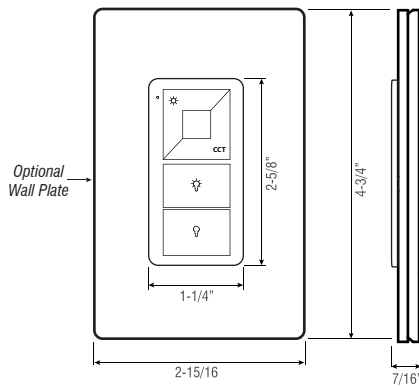

RFC-A-CCT-1ZD-IW-BT-W

1-ZONE | CCT | IN-WALL CONTROL STATION

Fixture Type: _____

Project: _____

Location: _____

PRODUCT FEATURES

- Dimming and color tuning via push button controls
- Removable, magnet-mount controller
- Compatible with 1-gang electrical box
- Compatible with RFR-A series receivers
- Can control multiple RF receivers
- Battery operated (*included*)

DIMENSIONS

SPECIFICATIONS

Model	RFC-A-CCT-1ZD-IW-BT-W
Device Color	White
Voltage	3V DC
Battery Compartment	1 x CR2032 battery (included)
RF Wireless Control	Yes
Operation Frequency	434MHz/868MHz
RF Range	Up to 50ft
Dimensions L*W*D	2-5/8" x 1-1/4" x 3/8"
IP Rating	IP20
Temp Range	-4°F to 122°F
Push Buttons	Yes
Dim Range	1% to 100%