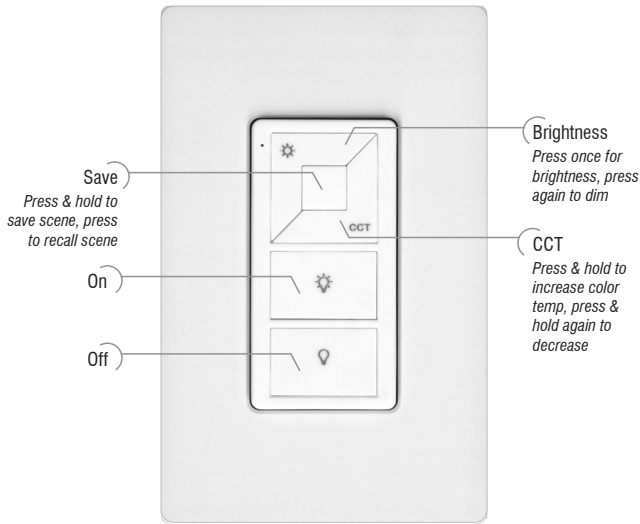

RFC-A-CCT-1ZD-IW-BT-W

1-ZONE | CCT | IN-WALL CONTROL STATION

Fixture Type: _____

Project: _____

Location: _____

PRODUCT FEATURES

- Dimming and color tuning via push button controls
- Removable, magnet-mount controller
- Compatible with 1-gang electrical box
- Compatible with RFR-A series receivers
- Can control multiple RF receivers
- Battery operated (*included*)

DIMENSIONS

SPECIFICATIONS

Model	RFC-A-CCT-1ZD-IW-BT-W
Device Color	White
Voltage	3V DC
Battery Compartment	1 x CR2032 battery (included)
RF Wireless Control	Yes
Operation Frequency	434MHz/868MHz
RF Range	Up to 50ft
Dimensions L*W*D	2-5/8" x 1-1/4" x 3/8"
IP Rating	IP20
Temp Range	-4°F to 122°F
Push Buttons	Yes
Dim Range	1% to 100%