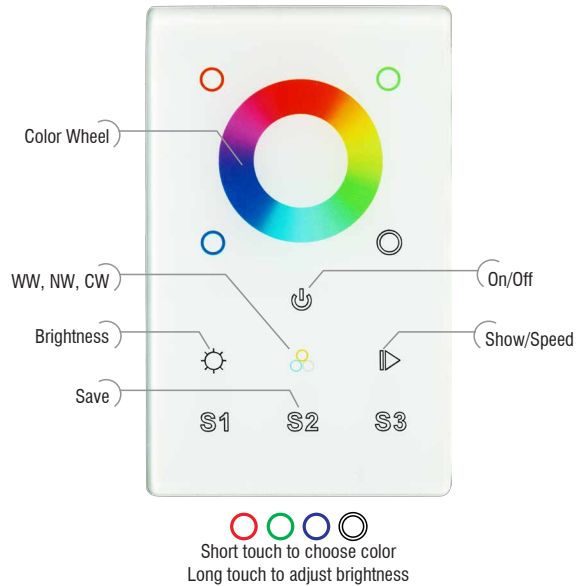

# RFC-A-RGBW-3S-IW-W

3-SCENE | RGBW | IN-WALL CONTROL STATION

Fixture Type: \_\_\_\_\_

Project: \_\_\_\_\_

Location: \_\_\_\_\_

## PRODUCT FEATURES

- Controls one zone and saves up to three scenes
- Compatible with standard 1-gang electrical box
- Compatible with RFR-A series receivers
- Individual control of R, G, B, & W channels
- Can control multiple RF receivers
- Sensitive glass touch panel
- Ten preset modes

## SPECIFICATIONS

Model	RFC-A-RGBW-3S-IW-W
Device Color	White
Voltage	12-24V DC
RF Wireless Control	Yes
Operation Frequency	434MHz/868MHz
RF Range	Up to 50ft
Dimensions L*W*D	4-3/4" x 2-15/16" x 1-1/8"
IP Rating	IP20
Temp Range	-4°F to 122°F
Color Touch Wheel	Yes
Dim Range	1% to 100%