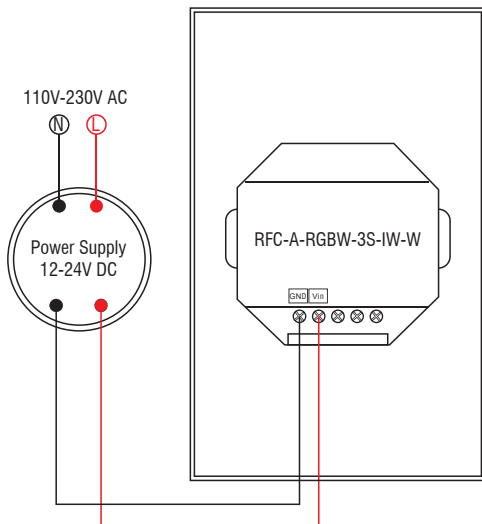

# RFC-A-RGBW-3S-IW-W

3-SCENE | RGBW | IN-WALL CONTROL STATION

Fixture Type: \_\_\_\_\_

Project: \_\_\_\_\_

Location: \_\_\_\_\_

## PRODUCT FEATURES

- Controls one zone and saves up to three scenes
- Compatible with standard 1-gang electrical box
- Compatible with RFR-A series receivers
- Individual control of R, G, B, & W channels
- Can control multiple RF receivers
- Sensitive glass touch panel
- Ten preset modes

## WIRING DIAGRAM

## SPECIFICATIONS

Model	RFC-A-RGBW-3S-IW-W
Device Color	White
Voltage	12-24V DC
RF Wireless Control	Yes
Operation Frequency	434MHz/868MHz
RF Range	Up to 50ft
Dimensions L*W*D	4-3/4" x 2-15/16" x 1-1/8"
IP Rating	IP20
Temp Range	-4°F to 122°F
Color Touch Wheel	Yes
Dim Range	1% to 100%