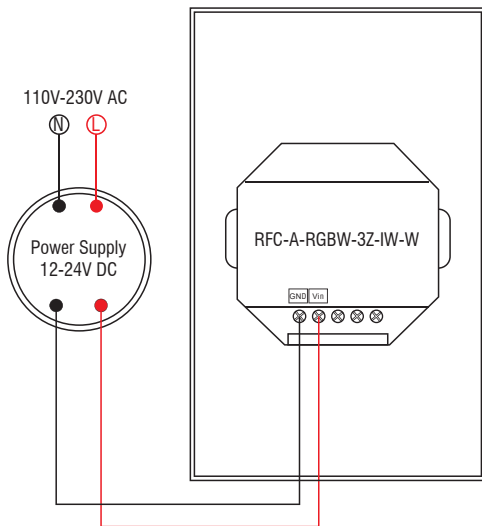

RFC-A-RGBW-3Z-IW-W

3-ZONE | RGBW | IN-WALL CONTROL STATION

Fixture Type: _____

Project: _____

Location: _____

PRODUCT FEATURES

- Controls up to three zones
- Compatible with standard 1-gang electrical box
- Compatible with RFR-A series receivers
- Individual control of R, G, B, & W channels
- Can control multiple RF receivers
- Sensitive glass touch panel
- Ten preset modes

WIRING DIAGRAM

SPECIFICATIONS

Model	RFC-A-RGBW-3Z-IW-W
Device Color	White
Voltage	12-24V DC
RF Wireless Control	Yes
Operation Frequency	434MHz/868MHz
RF Range	Up to 50ft
Dimensions L*W*D	4-3/4" x 2-15/16" x 1-1/8"
IP Rating	IP20
Temp Range	-4°F to 122°F
Color Touch Wheel	Yes
Dim Range	1% to 100%