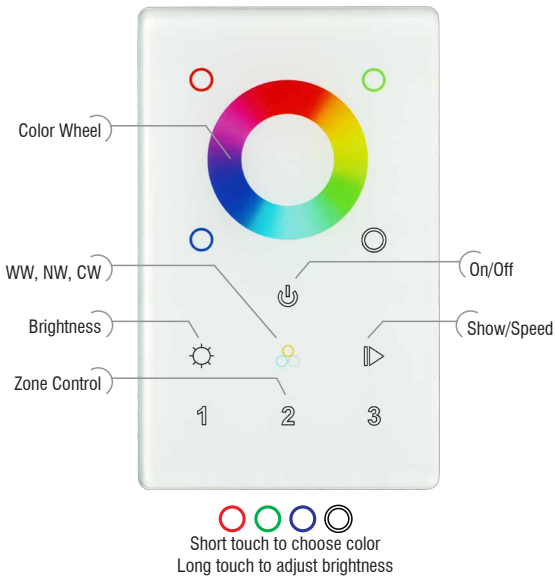

RFC-A-RGBW-3Z-IW-W

3-ZONE | RGBW | IN-WALL CONTROL STATION

Fixture Type: _____

Project: _____

Location: _____

PRODUCT FEATURES

- Controls up to three zones
- Compatible with standard 1-gang electrical box
- Compatible with RFR-A series receivers
- Individual control of R, G, B, & W channels
- Can control multiple RF receivers
- Sensitive glass touch panel
- Ten preset modes

WIRING DIAGRAM

SPECIFICATIONS

Model	RFC-A-RGBW-3Z-IW-W
Device Color	White
Voltage	12-24V DC
RF Wireless Control	Yes
Operation Frequency	434MHz/868MHz
RF Range	Up to 50ft
Dimensions L*W*D	4-3/4" x 2-15/16" x 1-1/8"
IP Rating	IP20
Temp Range	-4°F to 122°F
Color Touch Wheel	Yes
Dim Range	1% to 100%