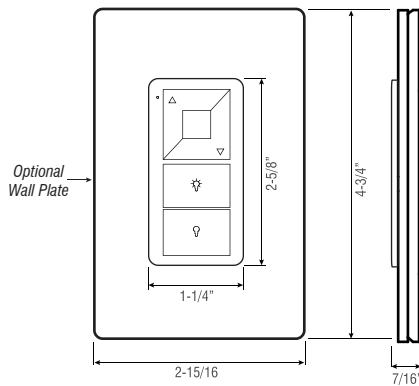

# RFC-A-SC-1ZD-IW-BT-W

1-ZONE | SINGLE-COLOR | IN-WALL CONTROL STATION

Fixture Type: \_\_\_\_\_

Project: \_\_\_\_\_

Location: \_\_\_\_\_

## DIMENSIONS

## SPECIFICATIONS

Model	RFC-A-SC-1ZD-IW-BT-W
Device Color	White
Voltage	3V DC
Battery Compartment	1 x CR2032 battery (included)
RF Wireless Control	Yes
Operation Frequency	434MHz/868MHz
RF Range	Up to 50ft
Dimensions L*W*D	2-5/8" x 1-1/4" x 3/8"
IP Rating	IP20
Temp Range	-4°F to 122°F
Push Buttons	Yes
Dim Range	1% to 100%