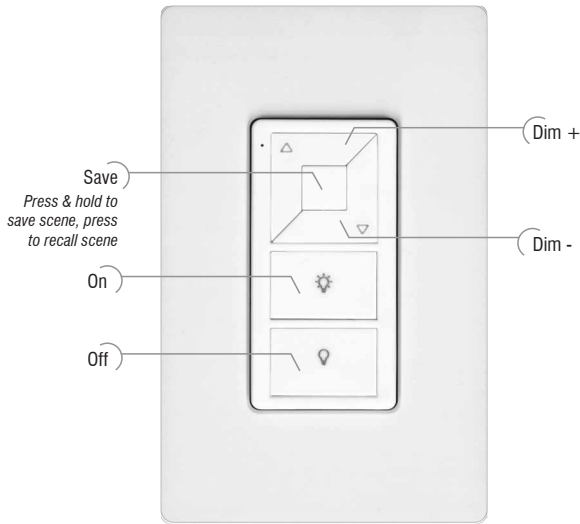

# RFC-A-SC-1ZD-IW-BT-W

1-ZONE | SINGLE-COLOR | IN-WALL CONTROL STATION

Fixture Type: \_\_\_\_\_

Project: \_\_\_\_\_

Location: \_\_\_\_\_

## PRODUCT FEATURES

- Dimming via push button controls
- Removable, magnet-mount controller
- Compatible with 1-gang electrical box
- Compatible with RFR-A series receivers
- Can control multiple RF receivers
- Battery operated (*included*)

## DIMENSIONS

## SPECIFICATIONS

Model	RFC-A-SC-1ZD-IW-BT-W
Device Color	White
Voltage	3V DC
Battery Compartment	1 x CR2032 battery (included)
RF Wireless Control	Yes
Operation Frequency	434MHz/868MHz
RF Range	Up to 50ft
Dimensions L*W*D	2-5/8" x 1-1/4" x 3/8"
IP Rating	IP20
Temp Range	-4°F to 122°F
Push Buttons	Yes
Dim Range	1% to 100%