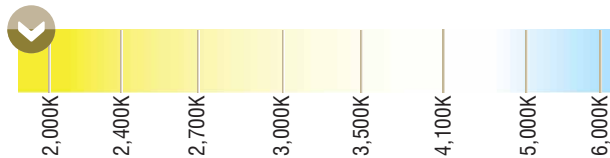

## SPECIFICATIONS

Model	SS18K-24V (Indoor)
Input Voltage	24V DC / Constant Voltage
Beam Spread	120°
Max Run Length	Unlimited, power every 30ft
Cut Intervals	1-5/16" (33.3mm)
Dimensions	3/8" (10mm) x 1/16" (1.5mm)
Lumens	210 lm/ft
CRI	1800K = 90+
Diode	Epistar 2835
Dimming Options	PWM, Triac, 0-10V, DMX, Hi-lume
Temp Range	-40°F (-40°C) to 149°F (65°C)

## KELVIN COLOR TEMPERATURE SCALE