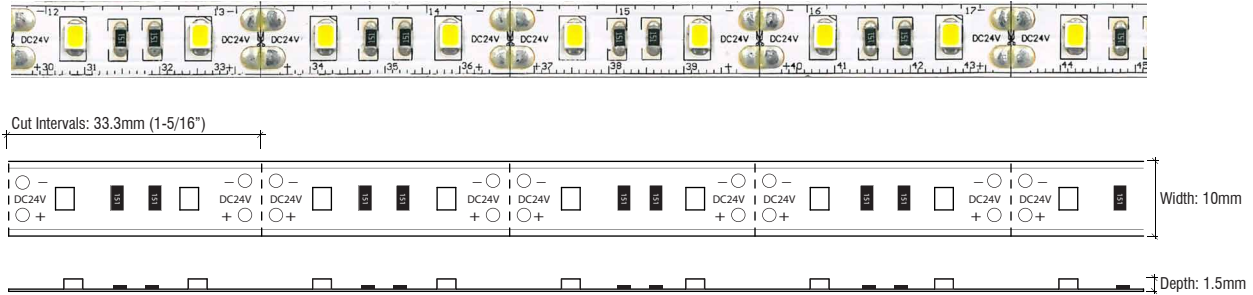

# SUNSET STRIP (INDOOR)

SS-SERIES | LINEAR LED

Fixture Type: \_\_\_\_\_

Project: \_\_\_\_\_

Location: \_\_\_\_\_

## SPECIFICATIONS

Model	SS18K-24V (Indoor)
Input Voltage	24V DC / Constant Voltage
Beam Spread	120°
Max Run Length	Unlimited, power every 30ft
Cut Intervals	1-5/16" (33.3mm)
Dimensions	3/8" (10mm) x 1/16" (1.5mm)
Lumens	210 lm/ft
CRI	1800K = 90+
Diode	Epistar 2835
Dimming Options	PWM, Triac, 0-10V, DMX, Hi-lume
Temp Range	-40°F (-40°C) to 149°F (65°C)

## TOTAL WATTAGE USED AT EACH LENGTH

1ft	2ft	3ft	4ft	5ft	6ft	7ft	8ft	9ft	10ft	11ft	12ft	13ft	14ft	15ft
4.2	8.5	12.7	16.8	21	25.4	29.2	32.9	36.9	40.5	44.2	48	51.4	54.6	57.7
16ft	17ft	18ft	19ft	20ft	21ft	22ft	23ft	24ft	25ft	26ft	27ft	28ft	29ft	30ft
60.7	64.3	67	70.4	71.8	75.2	77.7	80	83	85.1	86.6	88.7	91.2	93.7	94.6