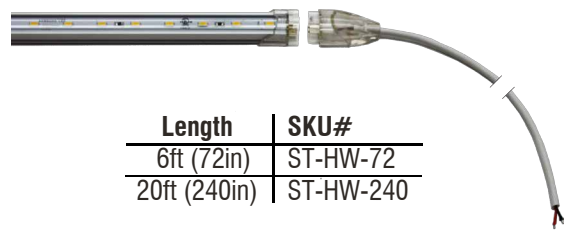

STIX™ ACCESSORIES

JUMP COUPLER (not included)

Length	SKU#	12in	ST-JC-12
2in	ST-JC-2	24in	ST-JC-24
6in	ST-JC-6	48in	ST-JC-48

**Custom Lengths Available*

HARDWIRE POWER FEED (not included)

Length	SKU#
6ft (72in)	ST-HW-72
20ft (240in)	ST-HW-240

**Custom Lengths Available*

MOUNTING CLIPS (included)

SKU#
ST-MC