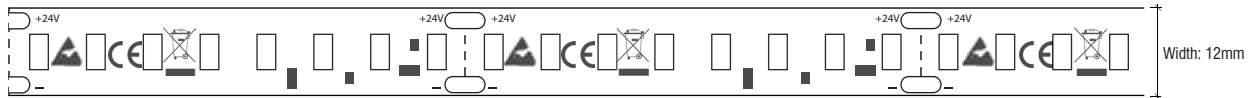

VERTEX™ 1000 (INDOOR)

VT-SERIES | LINEAR LED LIGHTING

Fixture Type: _____

Project: _____

Location: _____

Cut Intervals: 63.5mm (2-1/2")

MODEL:	VT27K-24V	VT3K-24V	VT35K-24V	VT41K-24V	VT5K-24V
Kelvin	2700K	3000K	3500K	4100K	5000K
Lumens	966 lm/ft	1000 lm/ft	1020 lm/ft	1041 lm/ft	1065 lm/ft

PRODUCT FEATURES

- 1000 lumens per foot
- Dimmable
- 50,000 hour life
- 5-year warranty
- UL-listed for indoor use
- 3M™ Industrial adhesive backing
- For use with 24V power supplies

SPECIFICATIONS

Series	VT - Vertex™ 1000 (Indoor)
Input Voltage	24V DC / Constant Voltage
Beam Spread	120°
Max Run Length	Unlimited, power every 14ft
Cut Intervals	2-1/2" (63.5mm)
Dimensions	1/2" (12mm) x 1/6" (1.5mm)
CRI	85+
Diode	Samsung 5630
Dimming Options	PWM, Triac, 0-10V, DMX, Hi-lume
Temp Range	-40°F (-40°C) to 149°F (65°C)

KELVIN COLOR TEMPERATURE SCALE

TOTAL WATTAGE USED AT EACH LENGTH

1ft	2ft	3ft	4ft	5ft	6ft	7ft	8ft	9ft	10ft	11ft	12ft	13ft	14ft
6.7	13.4	20.1	26.8	33.4	40.1	46.8	53.5	60.2	66.9	73.5	80.3	86.9	93.6

Conforms to ANSI/UL Standard 2108
 Certified to CAN/CSA Standard C22.2 No. 250.0