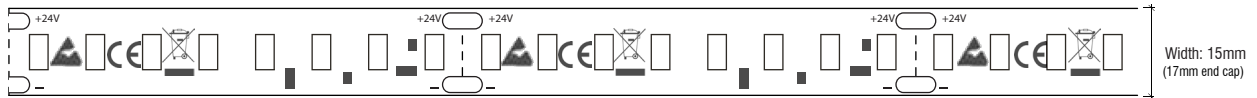

VERTEX™ 1000 (OUTDOOR)

VT-SERIES | RUBBER COATED | LINEAR LED LIGHTING

Fixture Type: _____

Project: _____

Location: _____

Cut Intervals: 63.5mm (2-1/2")

MODEL:	VT27K-WR-24V	VT3K-WR-24V	VT35K-WR-24V	VT41K-WR-24V	VT5K-WR-24V
Kelvin	2700K	3000K	3500K	4100K	5000K
Lumens	966 lm/ft	1000 lm/ft	1020 lm/ft	1041 lm/ft	1065 lm/ft
Rating	IP67	IP67	IP67	IP67	IP67

Series	VT - Vertex™ 1000 (Outdoor)
Input Voltage	24V DC / Constant Voltage
Beam Spread	120°
Max Run Length	Unlimited, power every 14ft
Cut Intervals	2-1/2" (63.5mm)
End Cap Dimensions	11/16" (17mm) x 3/8" (9mm)
Tape Dimensions	9/16" (15mm) x 1/4" (6mm)
CRI	85+
Diode	Samsung 5630
Dimming Options	PWM, Triac, 0-10V, DMX, Hi-lume
Temp Range	-40°F (-40°C) to 149°F (65°C)

KELVIN COLOR TEMPERATURE SCALE

TOTAL WATTAGE USED AT EACH LENGTH

1ft	2ft	3ft	4ft	5ft	6ft	7ft	8ft	9ft	10ft	11ft	12ft	13ft	14ft
6.7	13.4	20.1	26.8	33.4	40.1	46.8	53.5	60.2	66.9	73.5	80.3	86.9	93.6

Conforms to ANSI/UL Standard 2108
 Certified to CAN/CSA Standard C22.2 No. 250.0