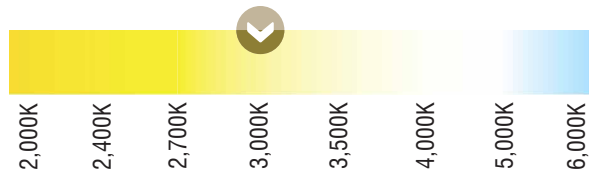

XERO™ (INDOOR/OUTDOOR)

LINE VOLTAGE | LINEAR LED LIGHTING | 3000K

Fixture Type: _____

Project: _____

Location: _____

LED Intervals: 5/8"

PRODUCT FEATURES

- ETL-Listed for indoor and outdoor use
- 120V Input
- 172 lumens per foot
- Dimmable
- 50,000 hour life
- IP65 Rating

KELVIN COLOR TEMPERATURE SCALE

SPECIFICATIONS

Model	X3K-WH (Indoor./Outdoor)
Input Voltage	120V AC
Watts/ft	2.5
Beam Spread	120°
Max Run Length	140ft
Cut Intervals	18" (45.72cm)
End Cap Dimensions	11/16" (18mm) x 7/16" (11mm)
Tape Dimensions	9/16" (15mm) x 5/16" (8mm)
CRI	80
Diode	Epistar 5050
Dimming Options	Triac
Temp Range	-40°F (-40°C) to 149°F (65°C)