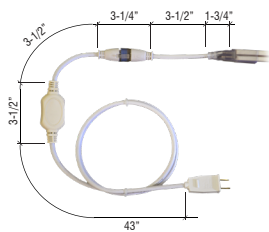

XERO™ (INDOOR/OUTDOOR)

LINE VOLTAGE | LINEAR LED LIGHTING | 3000K

Fixture Type: _____

Project: _____

Location: _____

LED Intervals: 5/8"

PRODUCT FEATURES

- ETL-Listed for indoor and outdoor use
- 120V Input
- 172 lumens per foot
- Dimmable
- 50,000 hour life
- IP65 Rating

KELVIN COLOR TEMPERATURE SCALE

SPECIFICATIONS

Model	X3K-WH (Indoor./Outdoor)
Input Voltage	120V AC
Watts/ft	2.5
Beam Spread	120°
Max Run Length	140ft
Cut Intervals	18" (45.72cm)
End Cap Dimensions	11/16" (18mm) x 7/16" (11mm)
Tape Dimensions	9/16" (15mm) x 5/16" (8mm)
CRI	80
Diode	Epistar 5050
Dimming Options	Triac
Temp Range	-40°F (-40°C) to 149°F (65°C)

REQUIRED COMPONENT*

X-FML-PLUG (58-inch plug-in power feed)

OPTIONAL ACCESSORIES

X-CH-AL-1M (1-meter aluminum mounting channel)

X-CLIP (Economic plastic mounting clip)

* Power feed required. Please purchase a plug-in power feed when placing order.