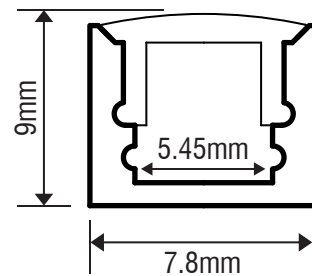

SPECIFICATIONS

Model	CH-073
Length	2 meters
External Width	7.8mm (5/16")
Internal Width	5.45mm (3/16")
Height	9mm (3/8")

Aluminum Profile

White Lens (WH)

Mounting Clip (CP)

End Caps (EC)

Applications

ORDERING INFORMATION