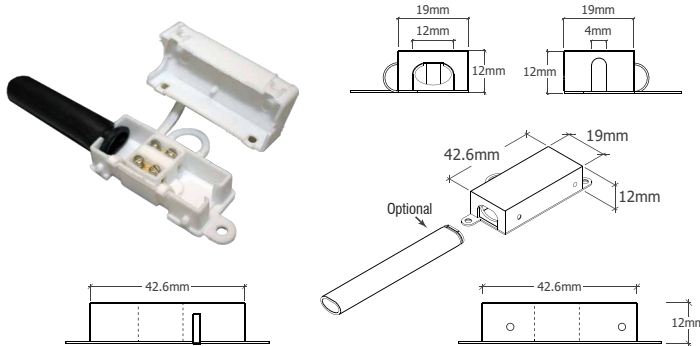

TERMINAL BLOCKS

FIELD-READY WIRE CONNECTORS

Fixture Type: _____

Project: _____

Location: _____

TB1 TERMINAL BLOCK CONNECTOR

Connects fixtures with separation.

SPECIFICATIONS

Model	TB1
Material	Nylon
Length	15.9mm (5/8")
Width	15.9mm (5/8")
Height	15.9mm (5/8")

SJB1S-TB1 TERMINAL BLOCK CONNECTOR

Connects fixtures with separation inside a clean enclosure.

SPECIFICATIONS

Model	SJB1S-TB1
Material	Nylon
Rating	10 Amp, 250 Volt
Length	42.6mm (1-11/16")
Width	19mm (3/4")
Height	12mm (7/16")
Finish	White Matte