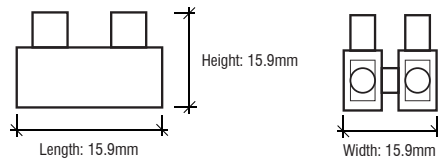

TERMINAL BLOCKS

FIELD-READY WIRE CONNECTORS

Fixture Type: _____

Project: _____

Location: _____

TB1 TERMINAL BLOCK CONNECTOR

Connects fixtures with separation.

SPECIFICATIONS

Model	TB1
Material	Nylon
Length	15.9mm (5/8")
Width	15.9mm (5/8")
Height	15.9mm (5/8")

SJB1S-TB1 TERMINAL BLOCK CONNECTOR

Connects fixtures with separation inside a clean enclosure.

SPECIFICATIONS

Model	SJB1S-TB1
Material	Nylon
Rating	10 Amp, 250 Volt
Length	42.6mm (1-11/16")
Width	19mm (3/4")
Height	12mm (7/16")
Finish	White Matte